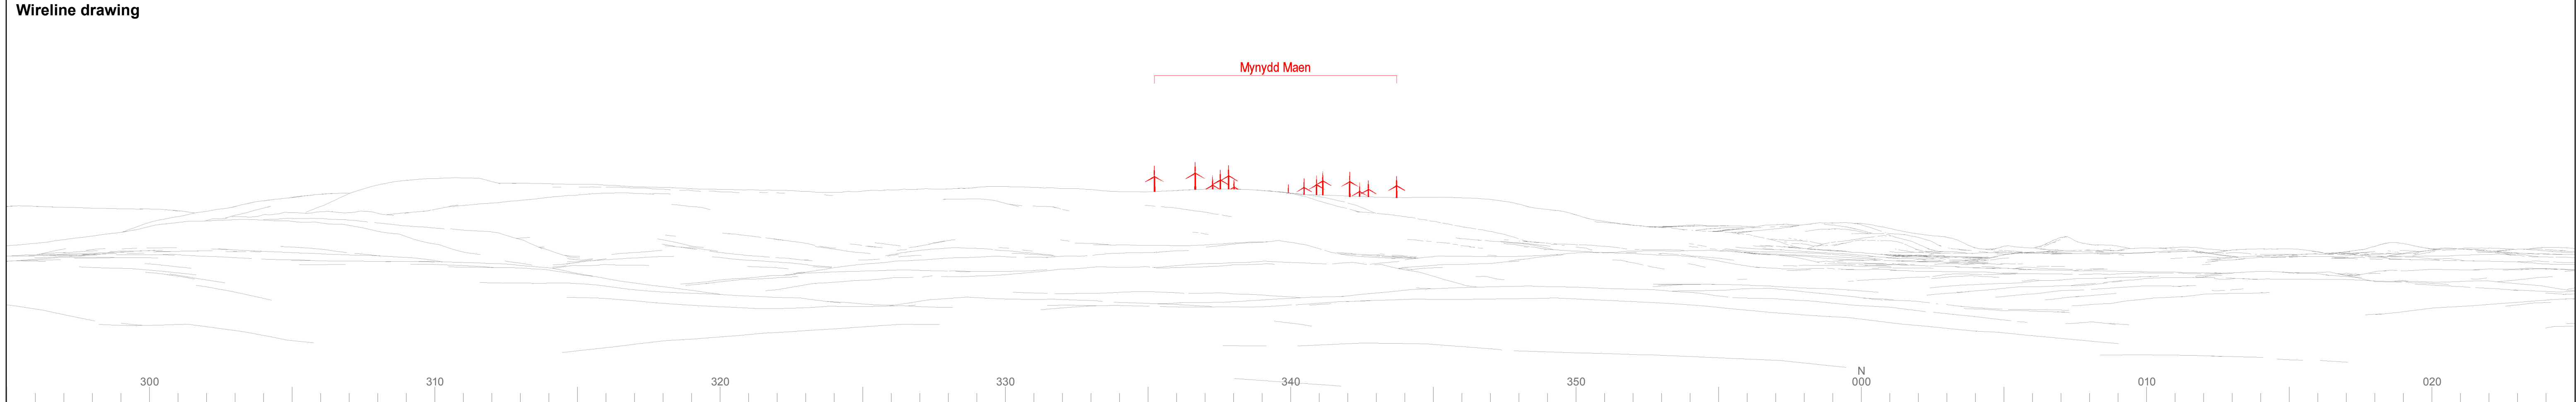

Wireline drawing

OS reference: 329337E 188278N
AOD: 104 m
Direction of view: 340°
Nearest turbine: 8.77 km

Horizontal field of view: 90° (cylindrical projection)
Principal distance: 522 mm
Paper size: 841 x 297 mm (half A1)
Correct printed image size: 820 x 260 mm

Notes:
The view horizon has been adjusted in these views to ensure full vertical visibility of turbines

Mynydd Maen Wind Farm
Viewpoint A10: Ridgeway