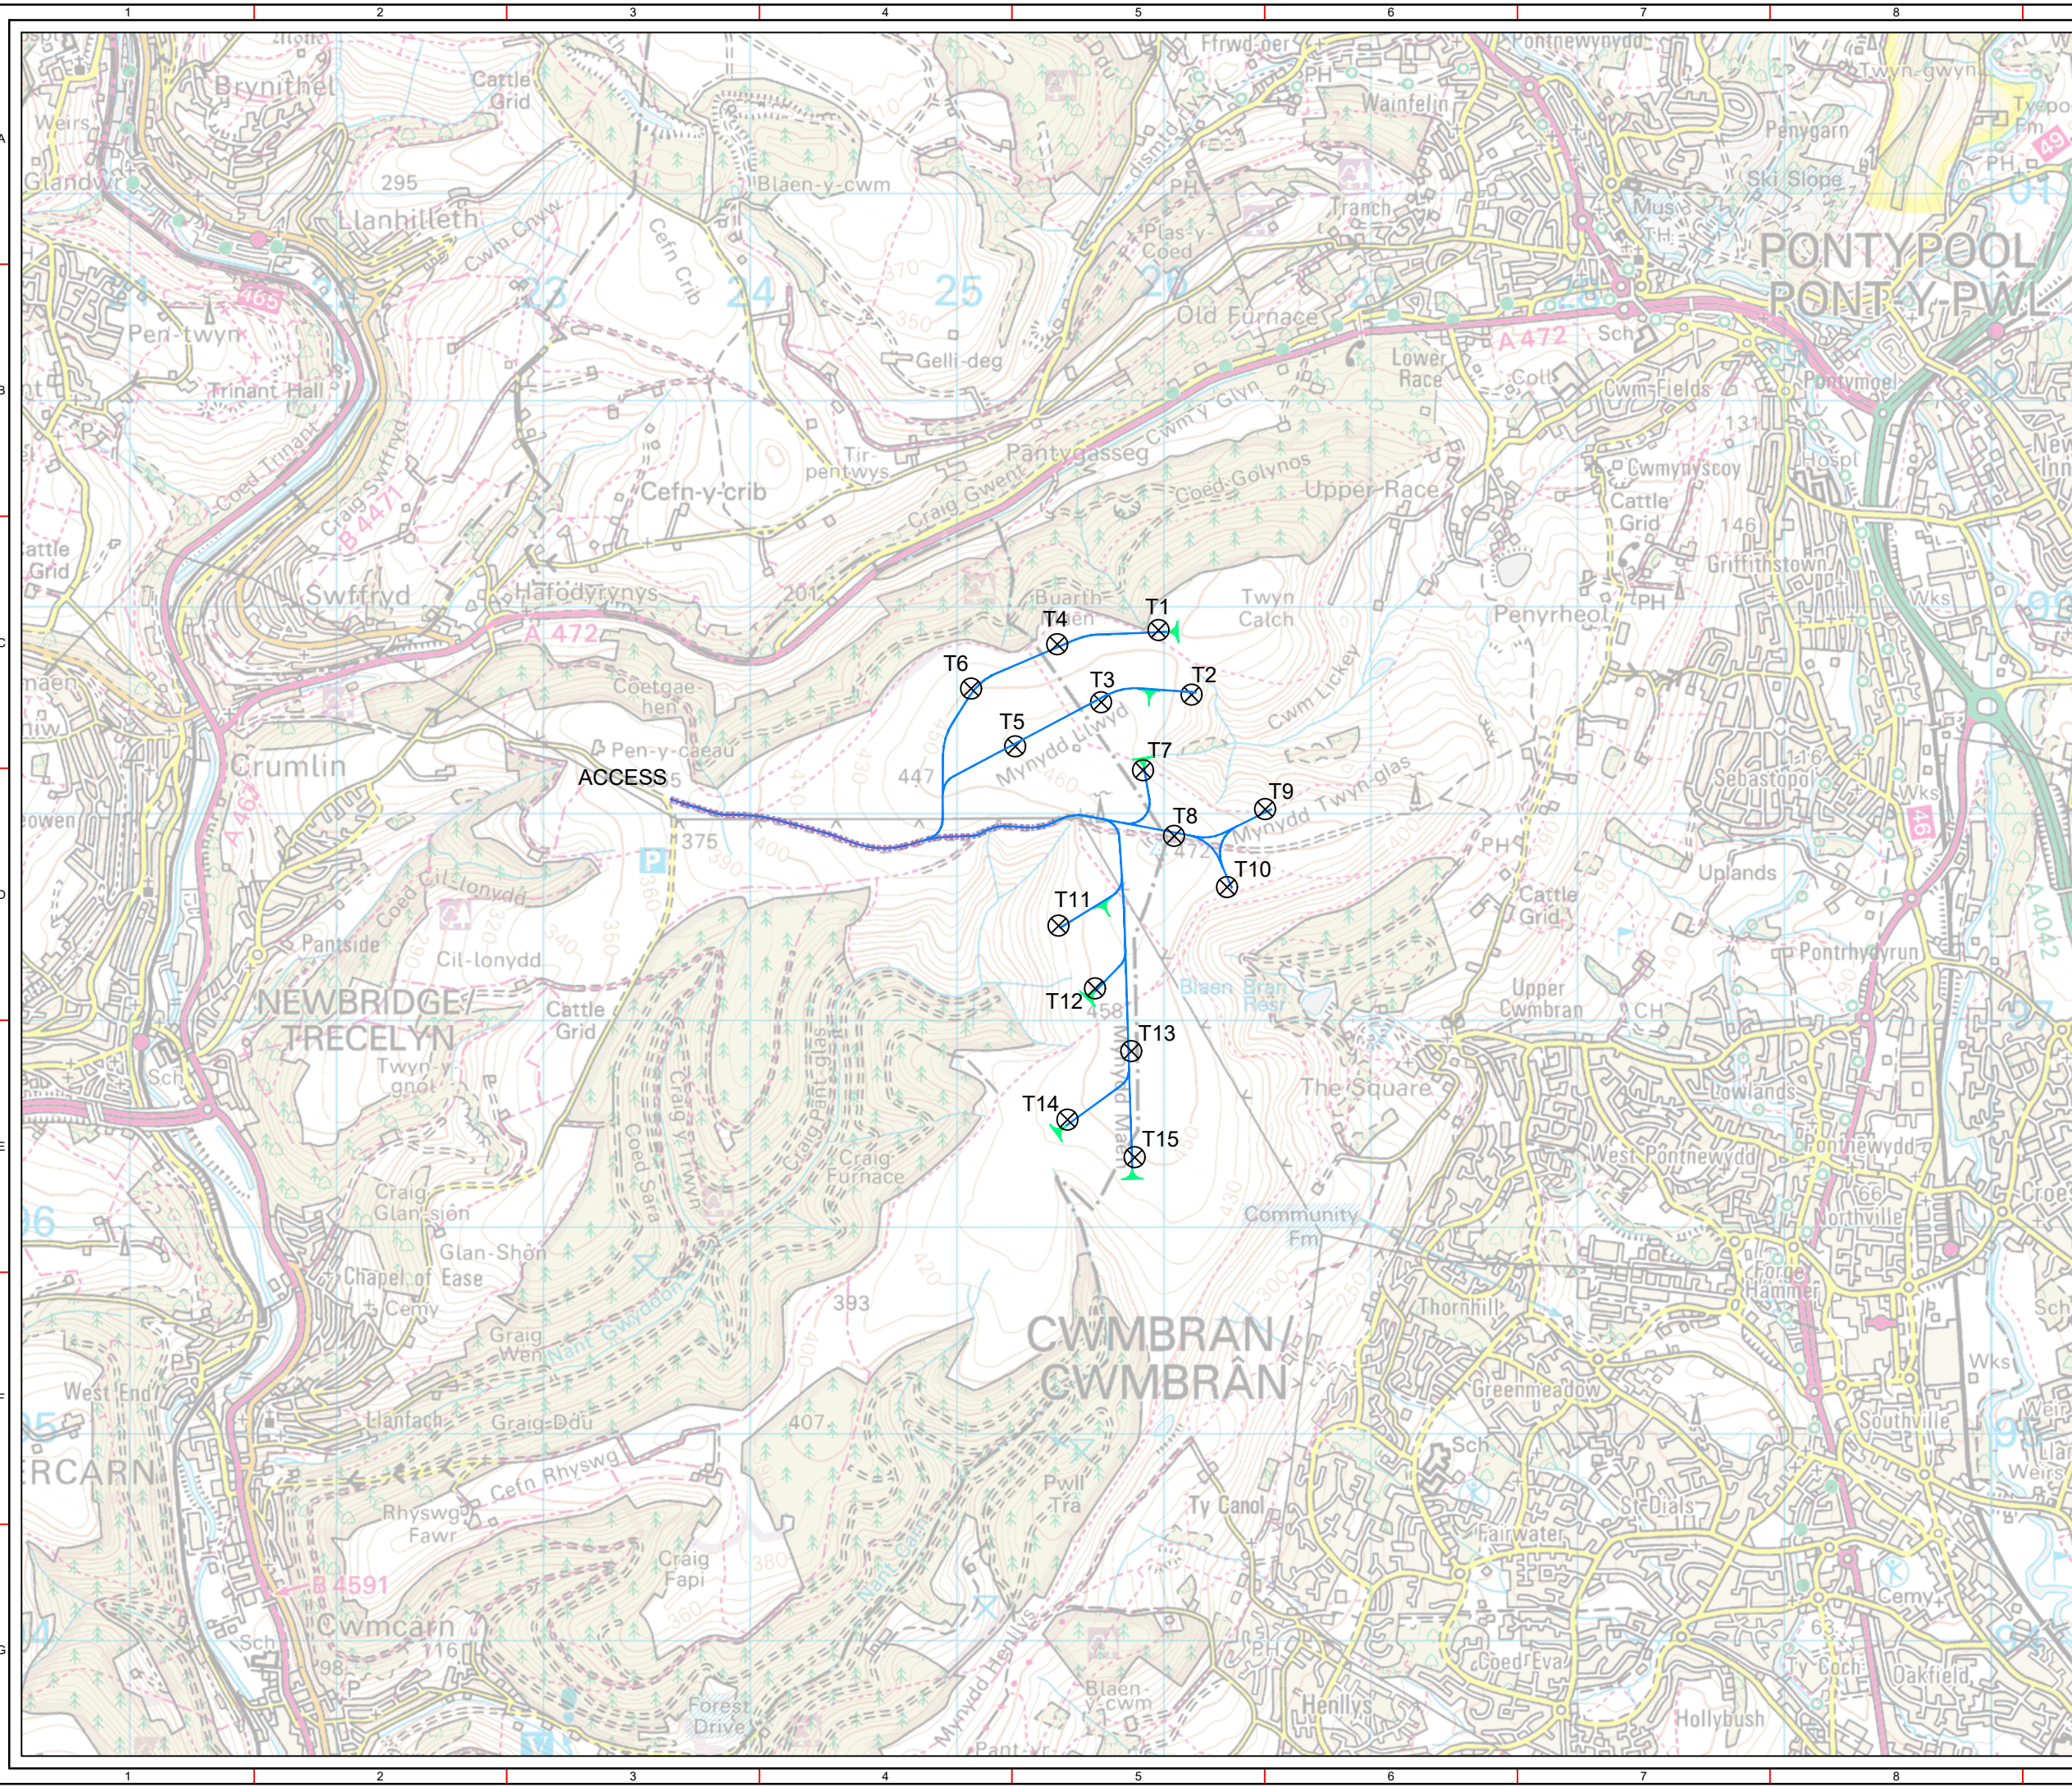

**KEY:**

-  NEW TRACK
-  EXISTING TRACK
-  TURNING HEAD
-  TURBINE

# DRAFT

ISSUE	DRAWN	CHKD	APPD	DATE	REVISION NOTES
PURPOSE					PROJECTION
DESIGN					UK OS
SCALE					DATUM
1:30,000 @A3					N/A
LAYOUT DRAWING					T-LAYOUT NO
N/A					PWALmym005
PROJECT TITLE					
<b>Mynydd Maen Wind Farm</b>					
DRAWING TITLE					
<b>PRELIMINARY LAYOUT</b>					
RES DRAWING NUMBER					REV
04412-RES-LAY-DR-PE-002					1
THIS DRAWING IS THE PROPERTY OF RENEWABLE ENERGY SYSTEMS LIMITED AND NO REPRODUCTION MAY BE MADE IN WHOLE OR IN PART WITHOUT PERMISSION					