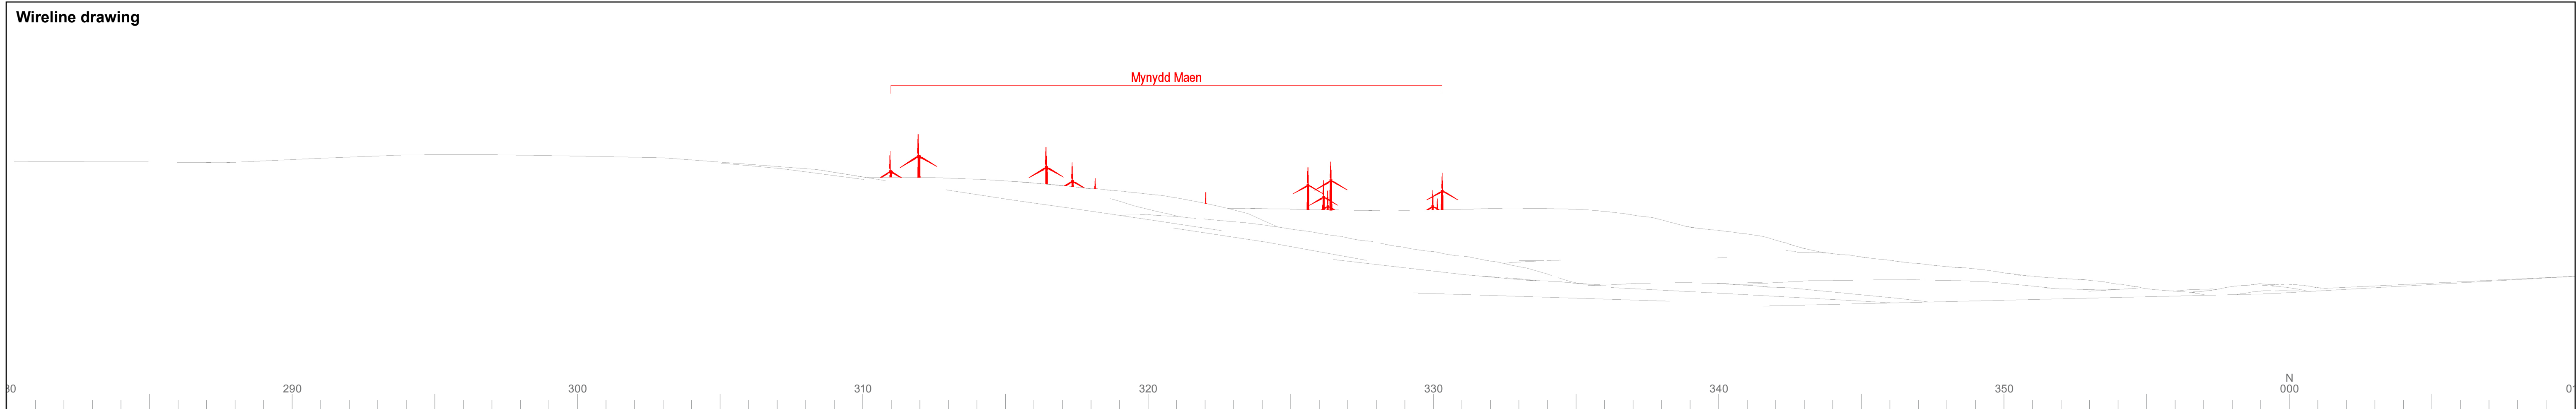

Wireline drawing

OS reference: 329126E 193397N
AOD: 51 m
Direction of view: 325°
Nearest turbine: 4.39 km

Horizontal field of view: 90° (cylindrical projection)
Principal distance: 522 mm
Paper size: 841 x 297 mm (half A1)
Correct printed image size: 820 x 260 mm

Notes:
The view horizon has been adjusted in these views to ensure full vertical visibility of turbines

Mynydd Maen Wind Farm
Viewpoint A7: Monmouthshire & Brecon Canal