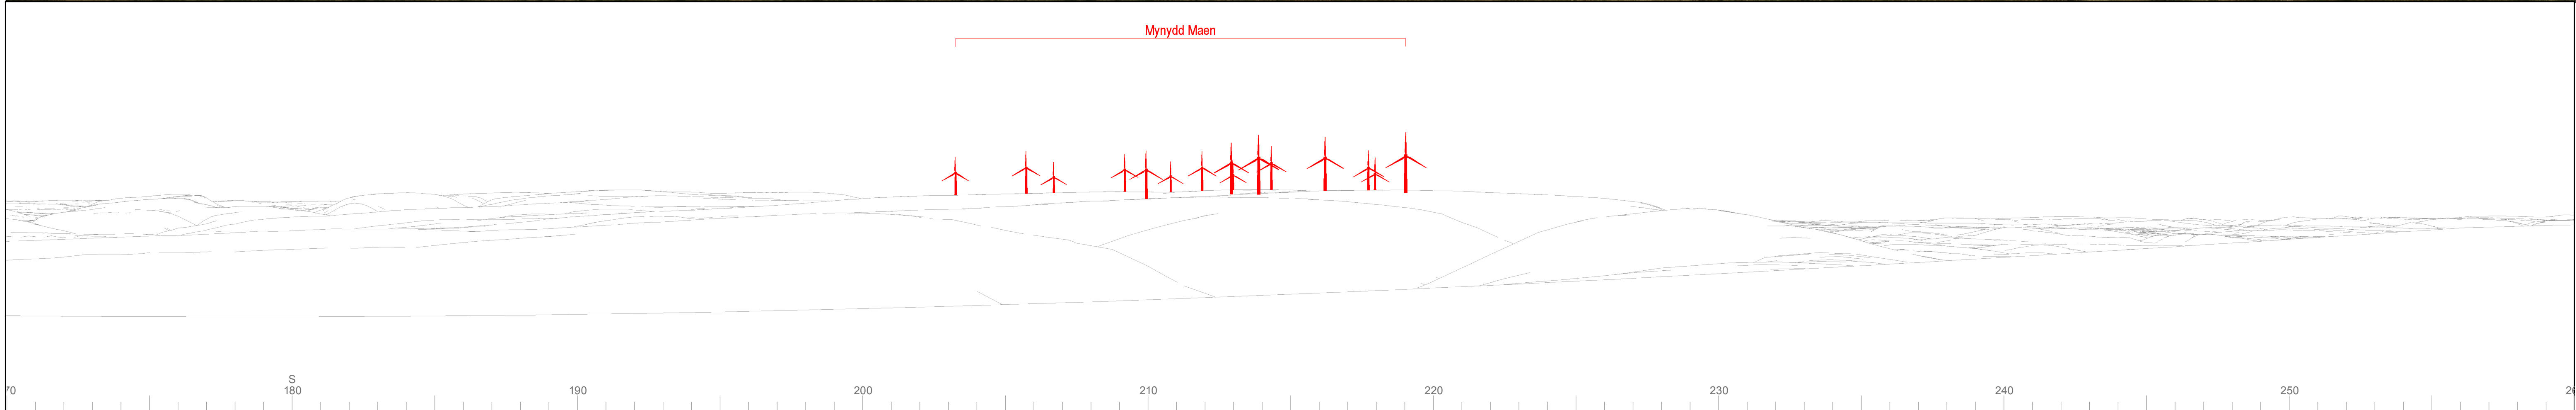

Baseline photograph

This image provides landscape and visual context only

OS reference: 324194E 192608N
 AOD: 416 m
 Direction of view: 20°
 Nearest turbine: 4.08 km

Horizontal field of view: 90° (cylindrical projection)
 Principal distance: 522 mm
 Paper size: 841 x 297 mm (half A1)
 Correct printed image size: 820 x 260 mm

Camera: Nikon D700
 Lens: 50mm Fixed Focal Length
 Camera height: 1.5 m

Photography Date: 11/10/2020
 Photography Time: 10:55

Notes:
 The view horizon has been adjusted in these views to ensure full vertical visibility of turbines

Mynydd Maen Wind Farm
Viewpoint A1: Twmbarlwm Viewpoint

© Crown copyright and database rights 2020 Ordnance Survey data. Licence number: 0100031673