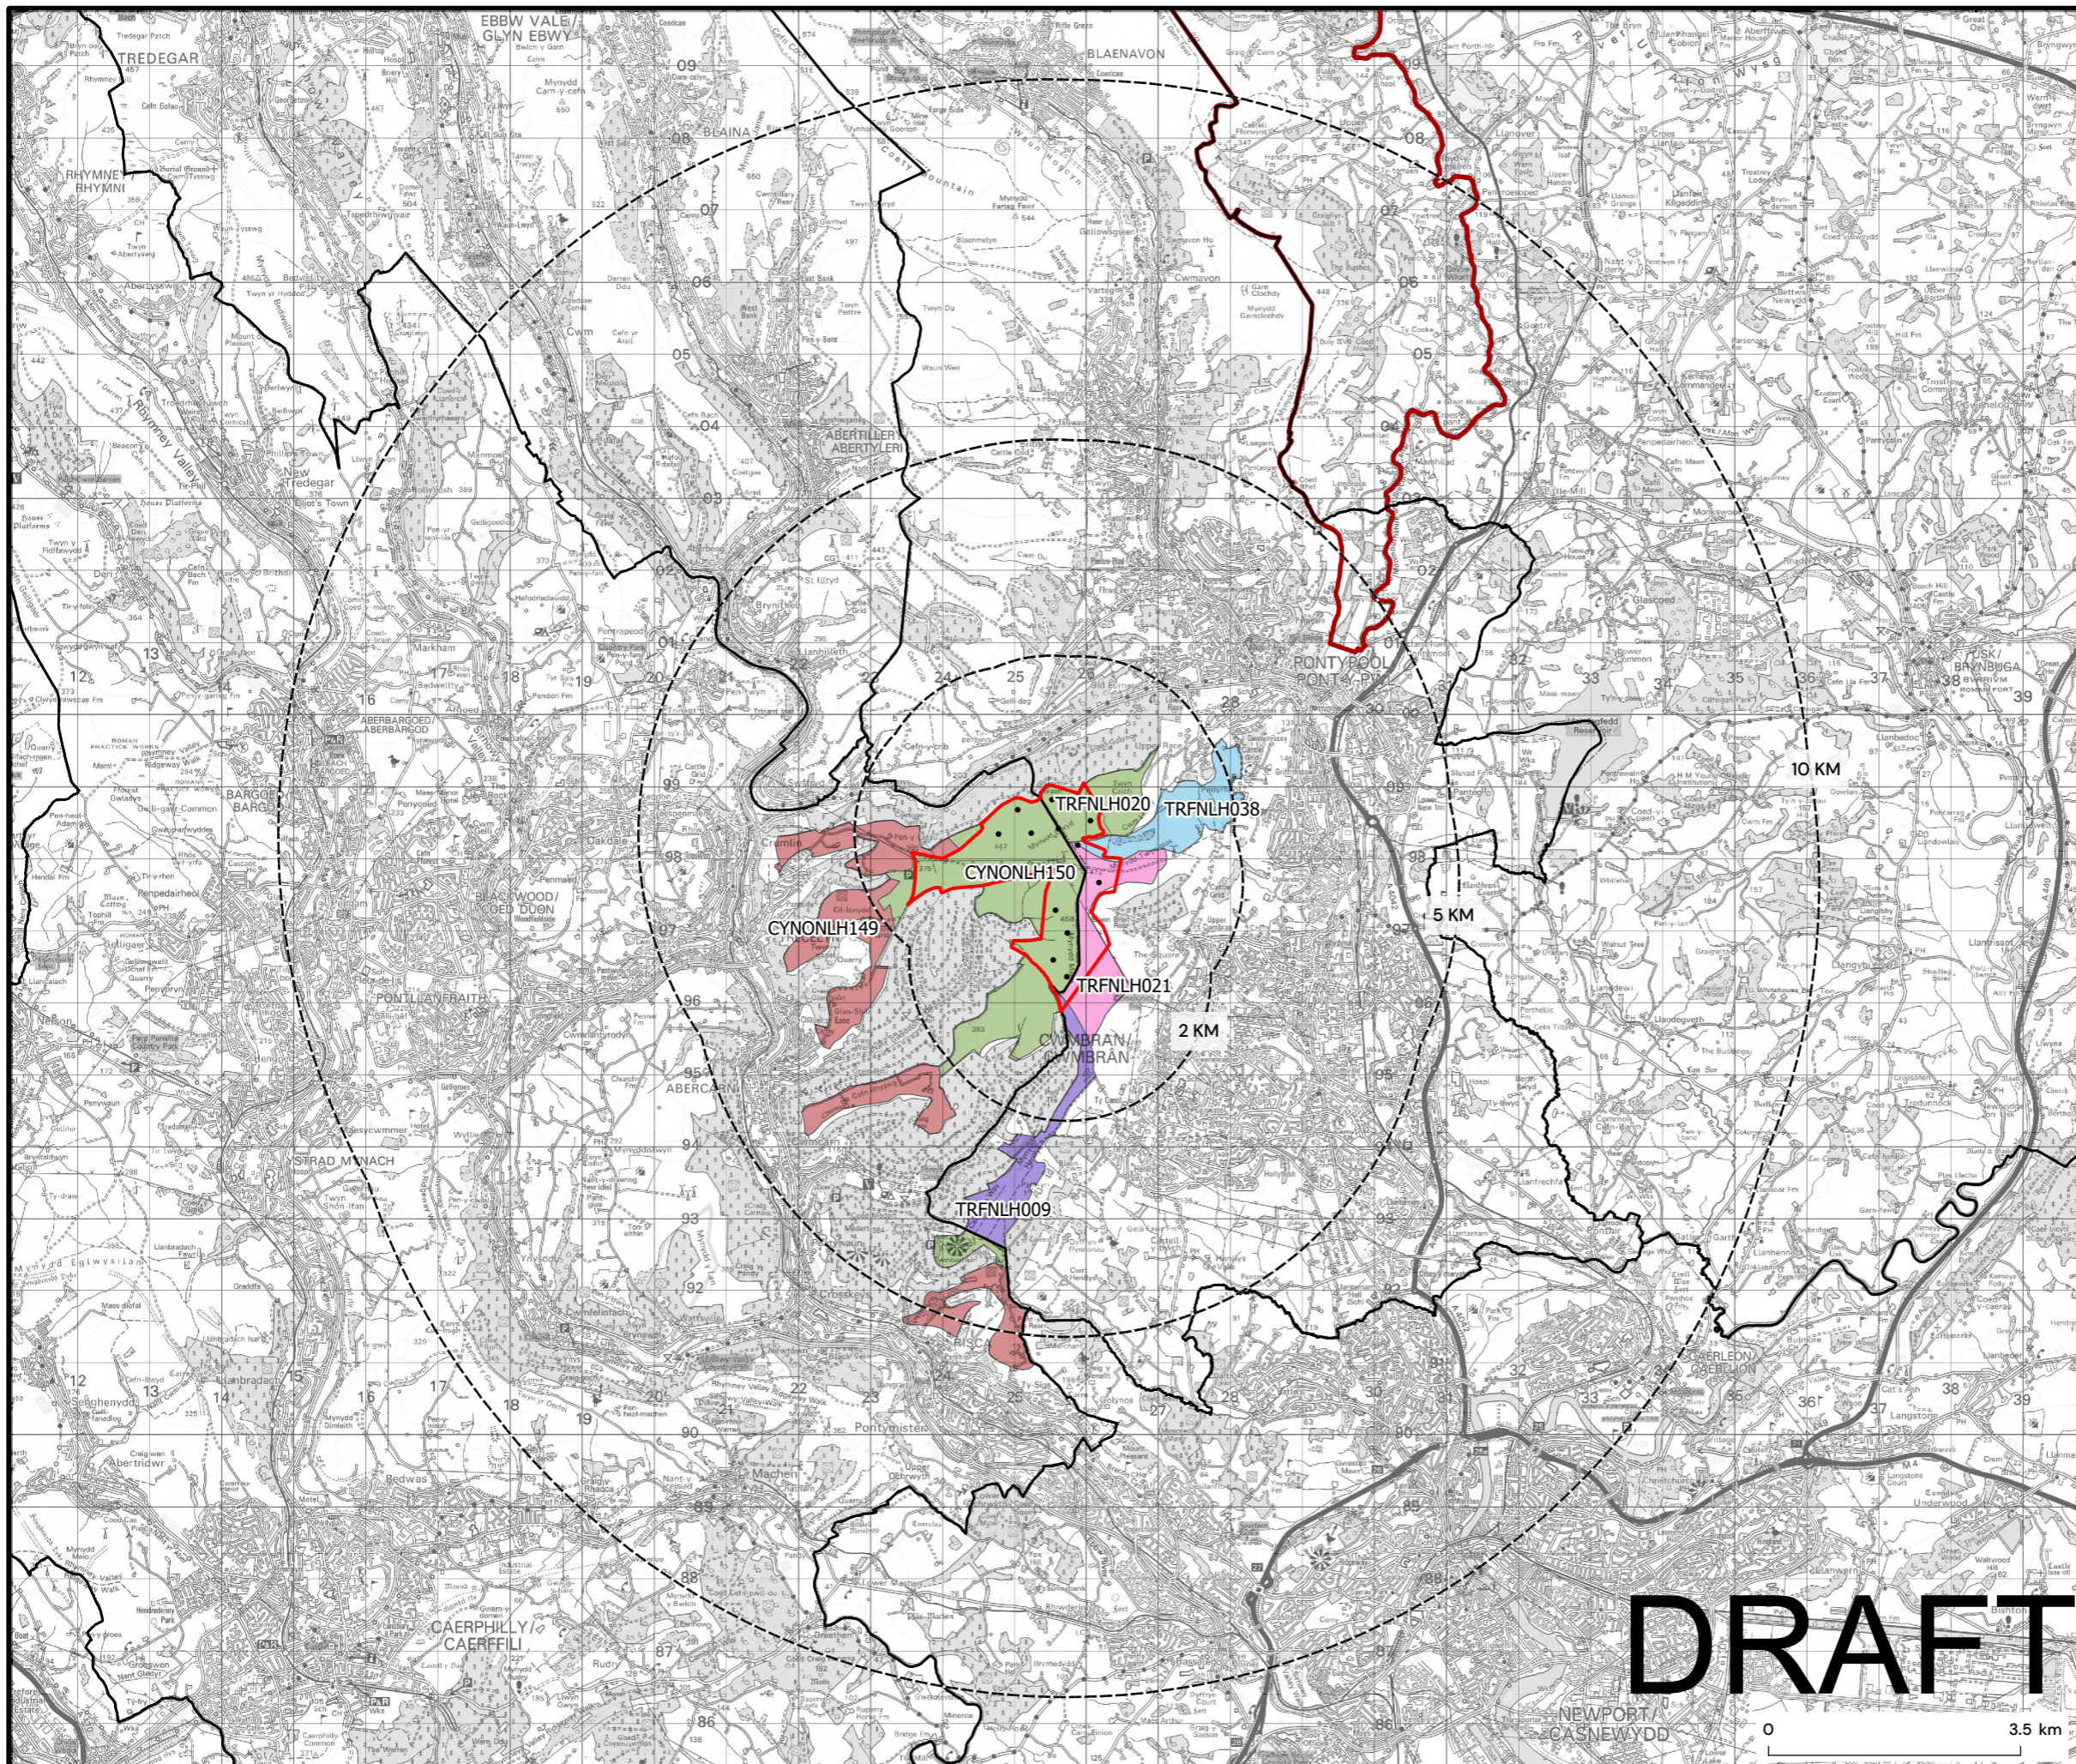

MYNYDD MAEN WIND FARM

FIGURE 5.12

LANDMAP LANDSCAPE HABITAT CLASSIFICATION

Reproduced from Ordnance Survey digital data © Crown copyright and database rights 2023. All rights reserved. License number 0100031673.

KEY

- Site Boundary
- Proposed Turbines
- Study Area 10km
- Local Authority Boundary
- Bannau Brycheiniog/Brecon Beacons National Park

LANDMAP Landscape Habitat Classification

- Acid Grassland
- Bracken
- Dwarf Shrub Heath
- Improved Grassland
- Mosaic

LAYOUT DWG: XXXXXDXXX-XX T-LAYOUT NO: PWALmym024

DRAWING NUMBER: **P22-0725_EN_016**

SCALE - 1:90,000 @ A3

ENVIRONMENTAL STATEMENT & PLANNING APPLICATION 2023

THIS DRAWING IS THE PROPERTY OF RENEWABLE ENERGY SYSTEMS LTD. AND NO REPRODUCTION MAY BE MADE IN WHOLE OR IN PART WITHOUT PERMISSION

DRAFT