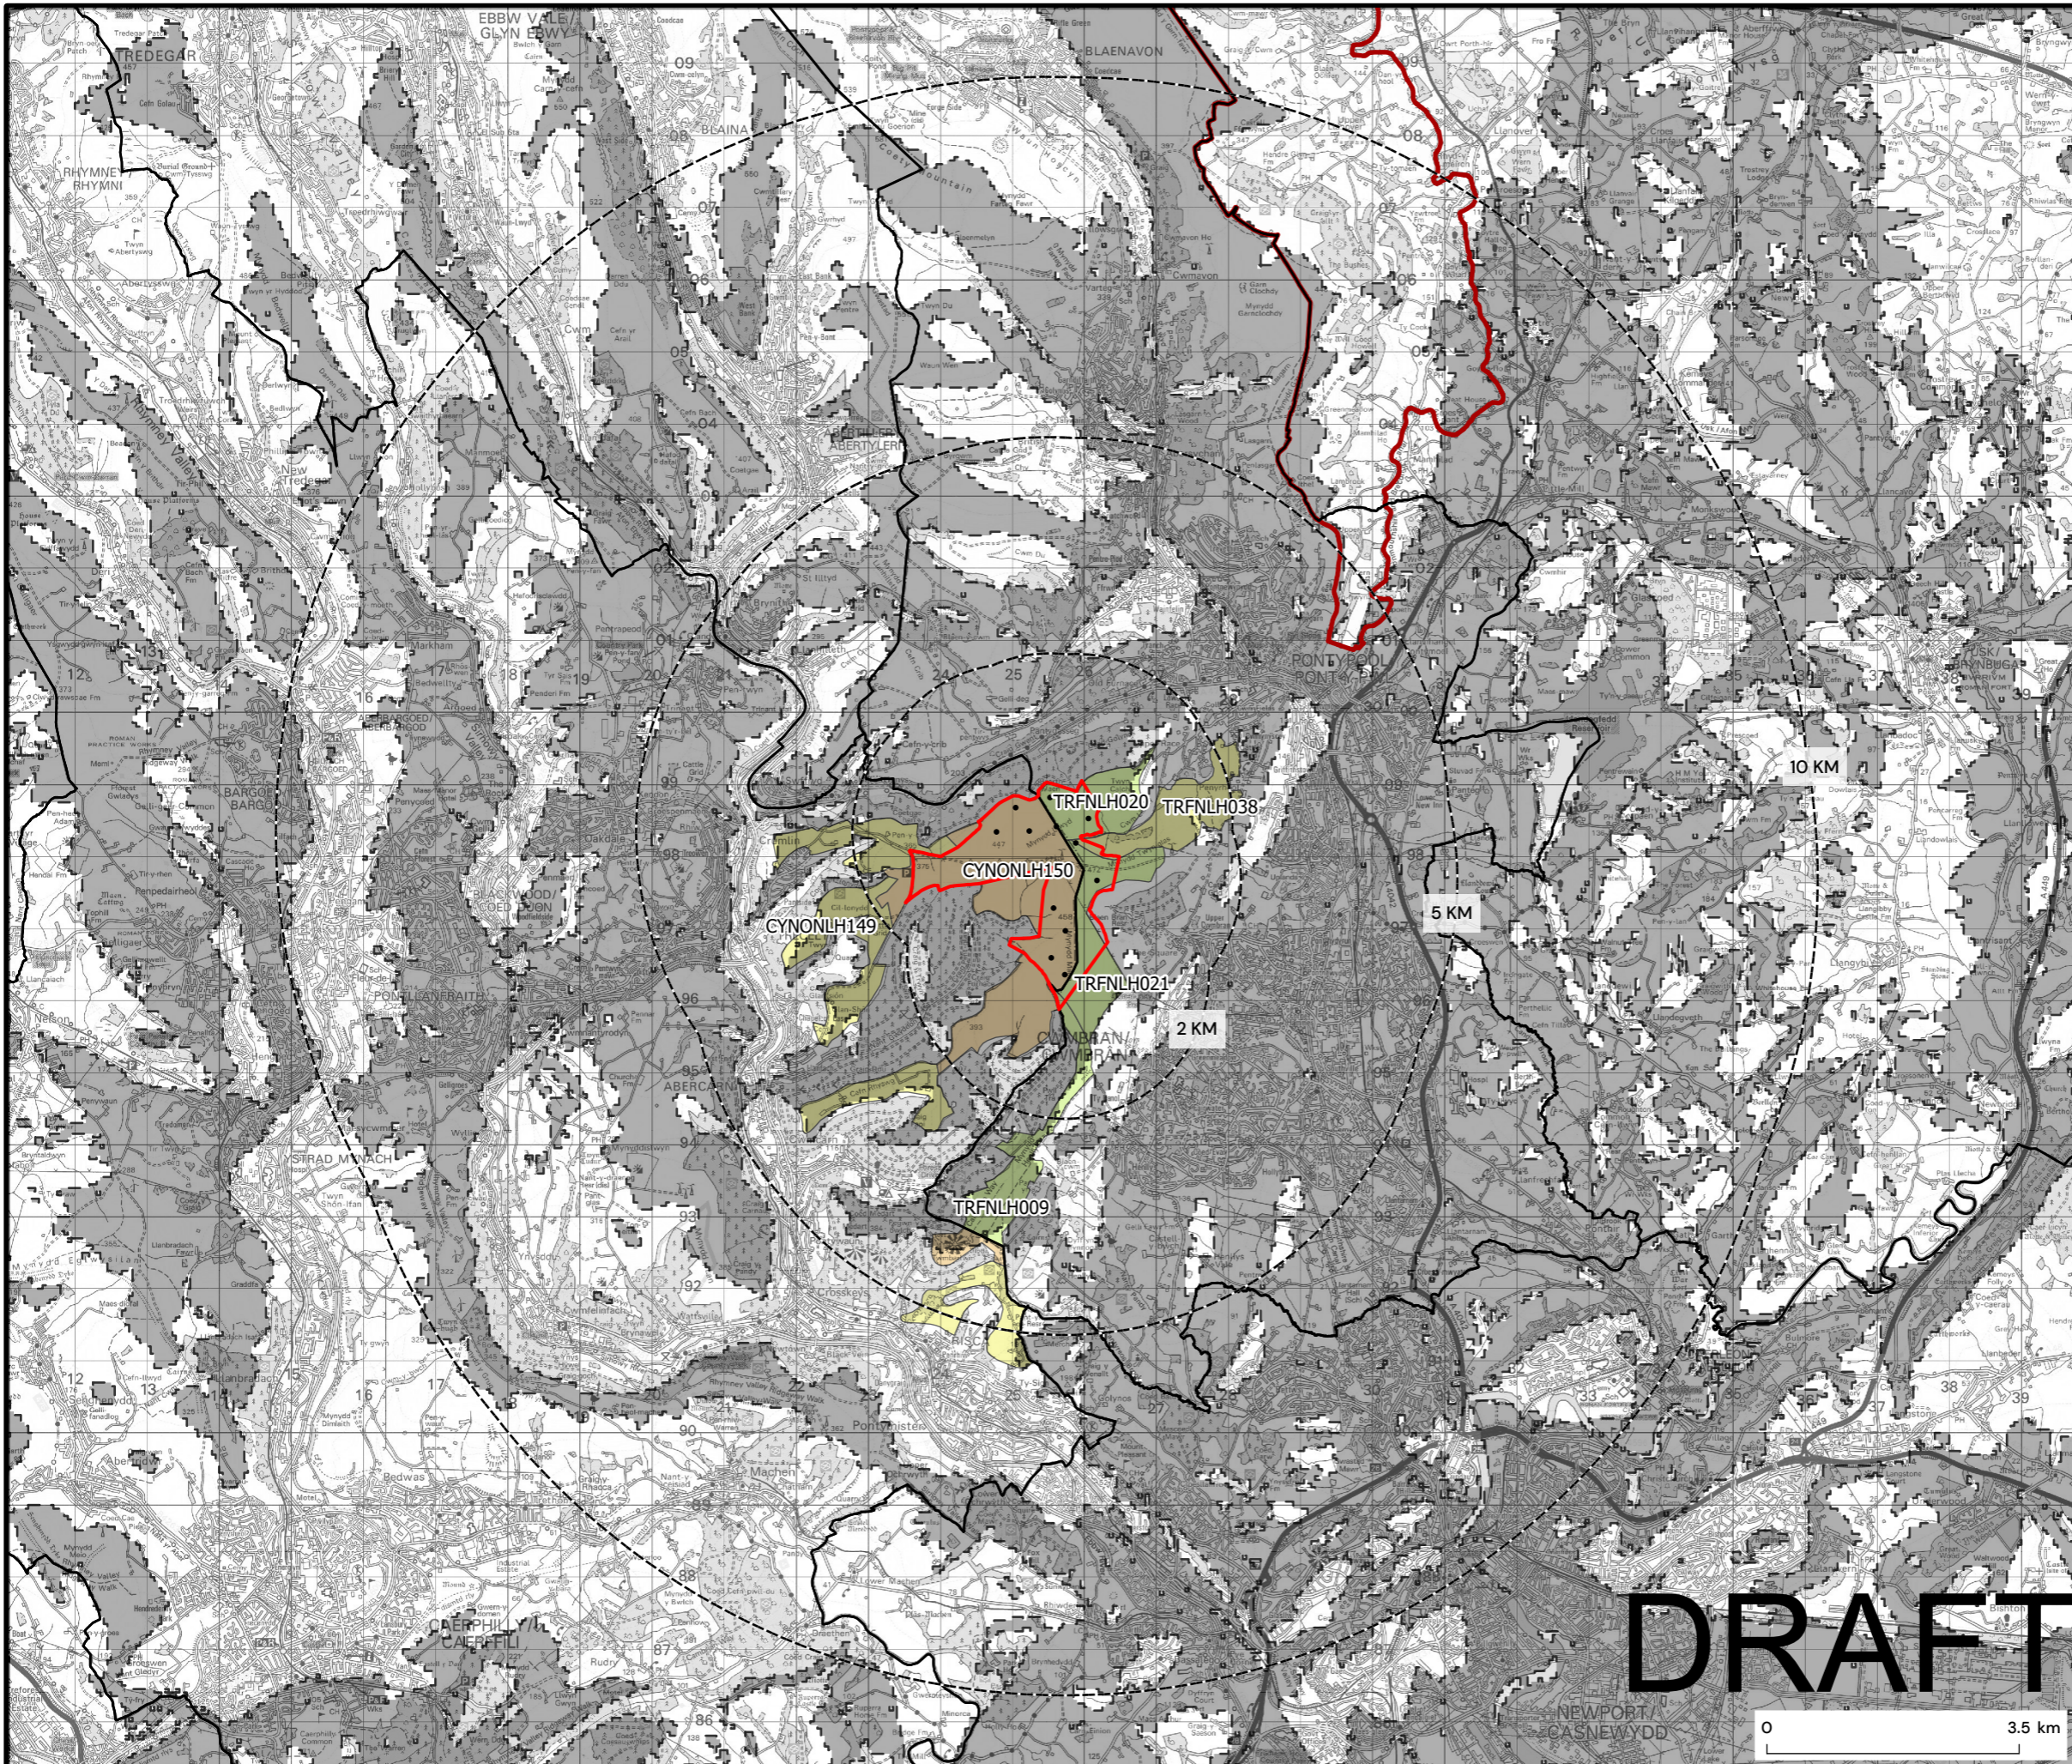

KEY

-  Site Boundary
 -  Proposed Turbines
 -  Study Area 10km
 -  Local Authority Boundary
 -  Bannau Brycheiniog/Brecon Beacons National Park
 -  Blade Tip Zone of Theoretical Visibility (149.9m)
- Landscape Habitats Connectivity/Cohesion Question 42
-  High
 -  Moderate
 -  Low

LAYOUT DWG XXXXXDXXX-XX T-LAYOUT NO. PWALmym024

DRAWING NUMBER **P22-0725_EN_017**

SCALE - 1:90,000 @ A3

ENVIRONMENTAL STATEMENT & PLANNING APPLICATION 2023

THIS DRAWING IS THE PROPERTY OF RENEWABLE ENERGY SYSTEMS LTD. AND NO REPRODUCTION MAY BE MADE IN WHOLE OR IN PART WITHOUT PERMISSION