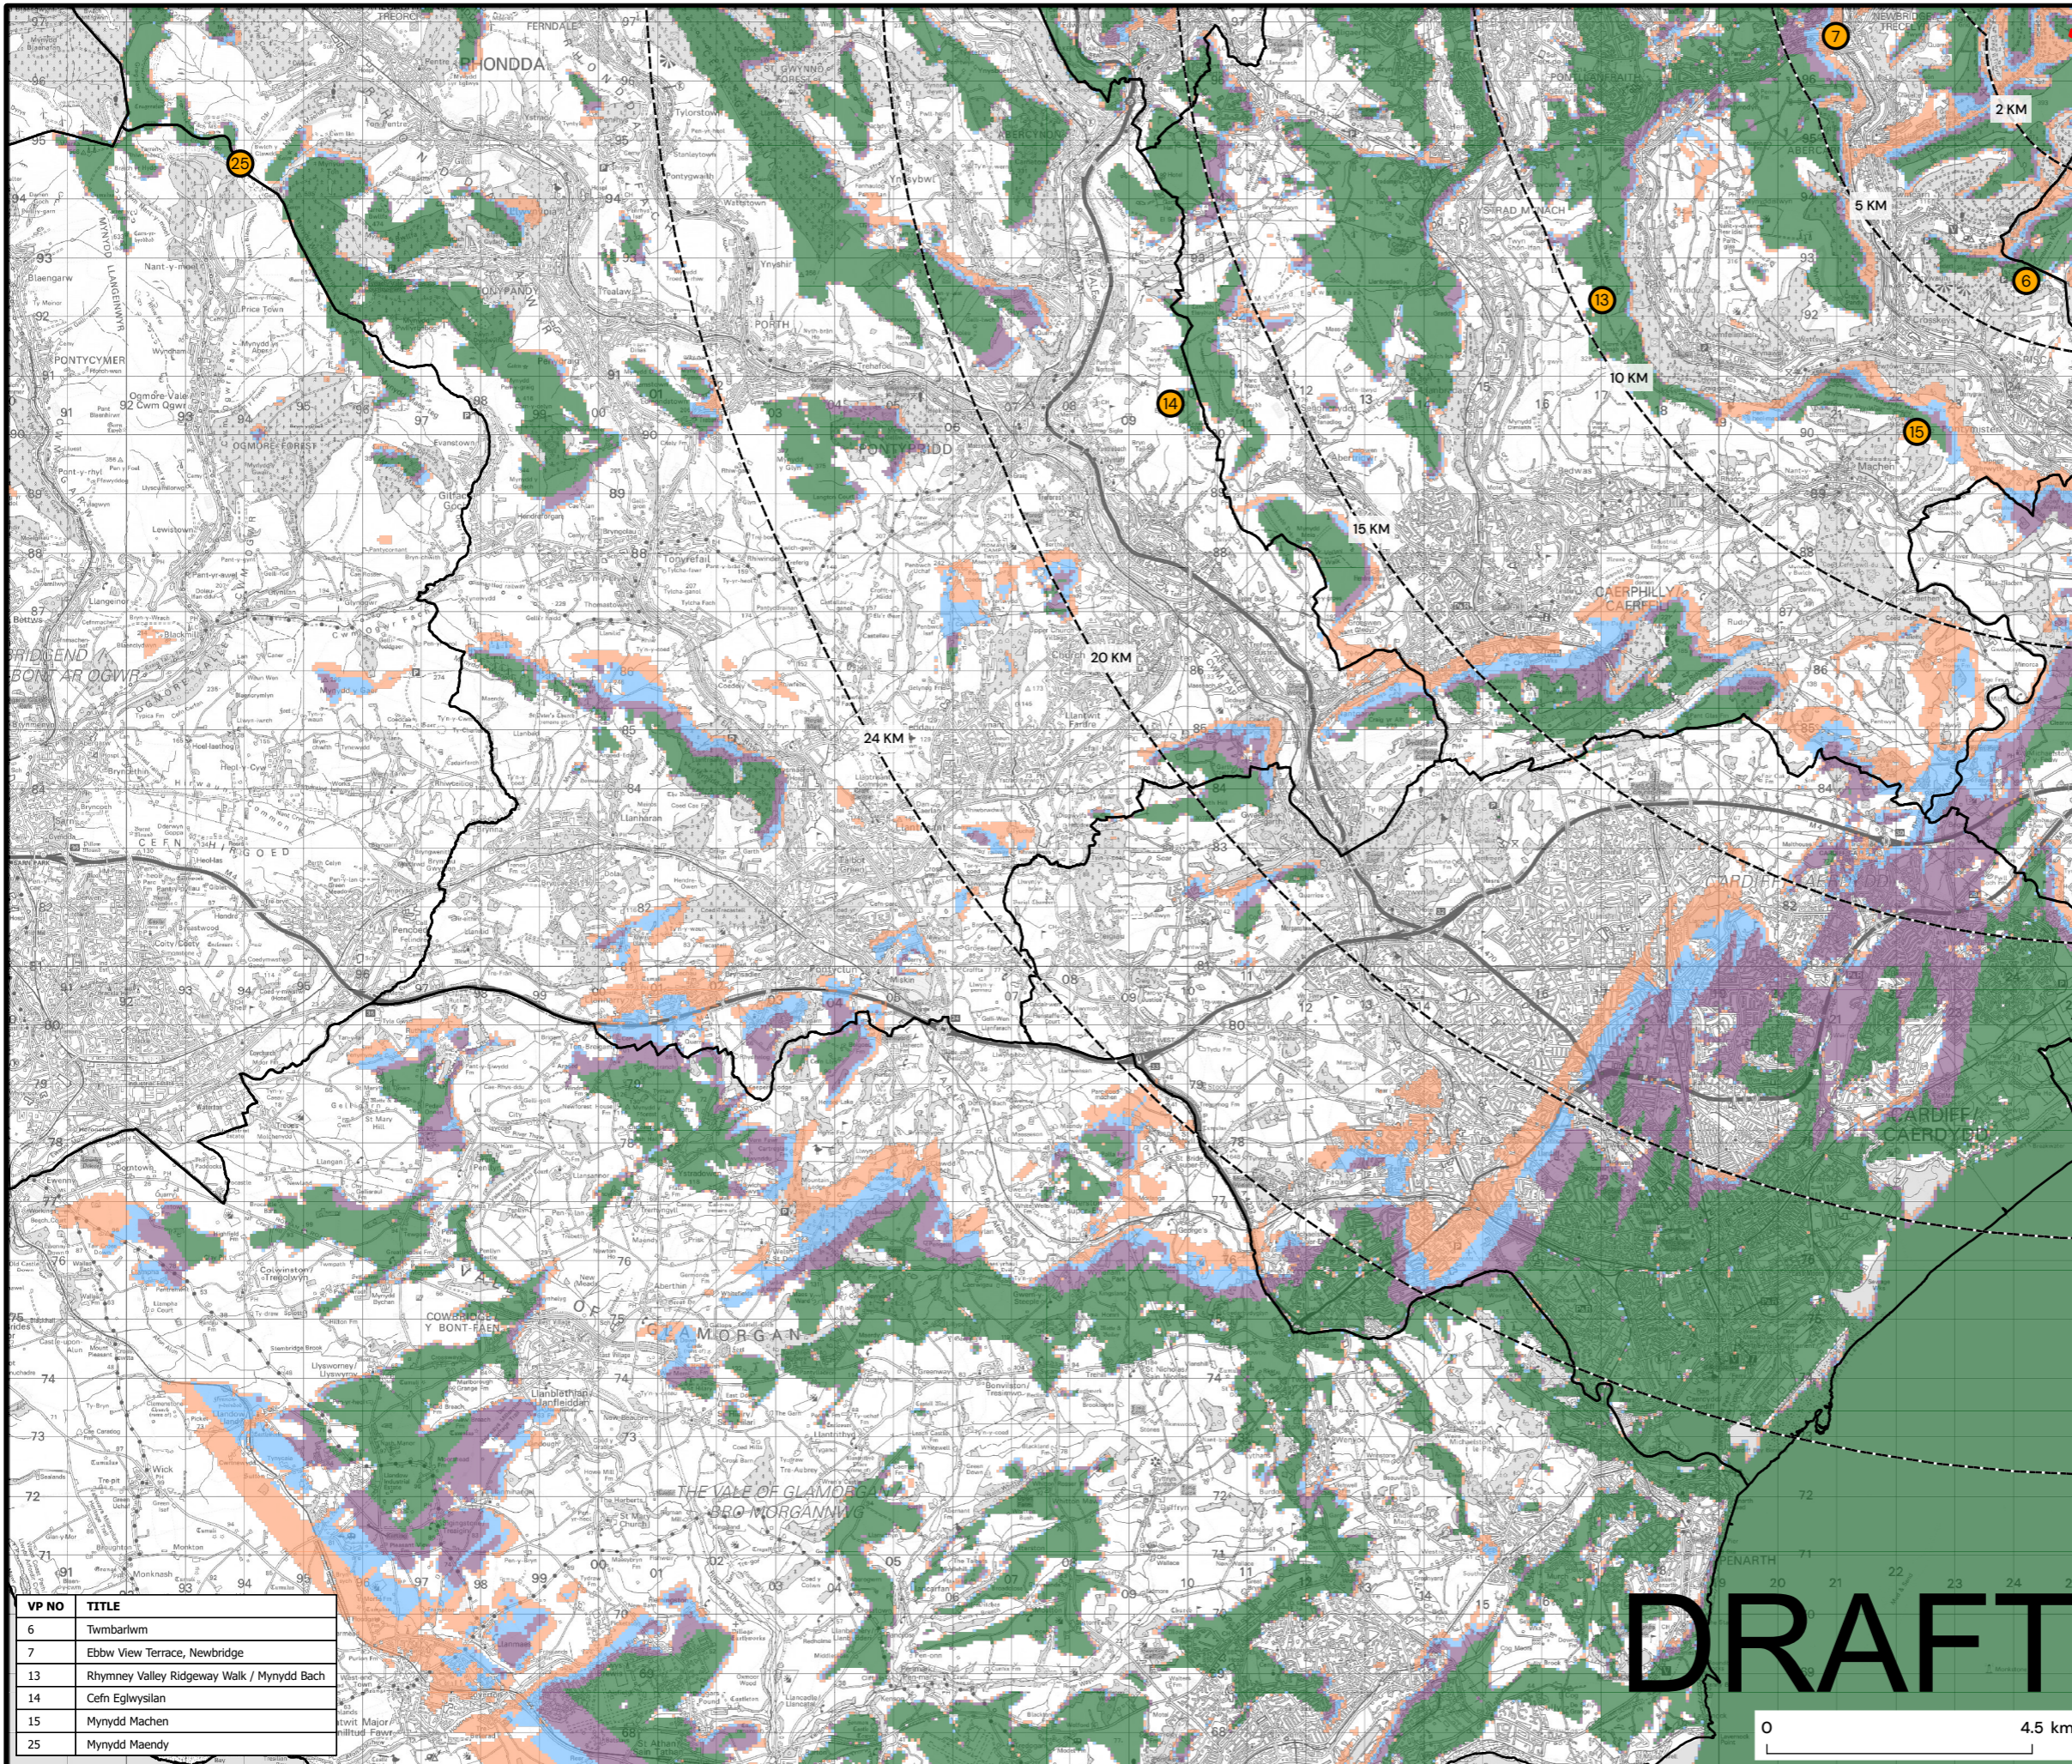

## FIGURE 5.22

### BLADE TIP ZTV TO 24 KM (SW QUADRANT) WITH VIEWPOINTS

Reproduced from Ordnance Survey digital data © Crown copyright and database rights 2023. All rights reserved. License number 0100031673.

- KEY**
-  Site Boundary
  -  Proposed Turbines
  -  Study Area 24km
  -  Local Authority Boundary
  -  Bannau Brycheiniog/Brecon Beacons National Park
  -  LVIA Viewpoint

Blade Tip Zone of Theoretical Visibility (149.9m)

-  1 to 4 turbines visible
-  5 to 7 turbines visible
-  8 to 11 turbines visible
-  12 to 13 turbines visible

VP NO	TITLE
6	Twmbarlwm
7	Ebbw View Terrace, Newbridge
13	Rhymney Valley Ridgeway Walk / Mynydd Bach
14	Cefn Eglwysilan
15	Mynydd Machen
25	Mynydd Maendy