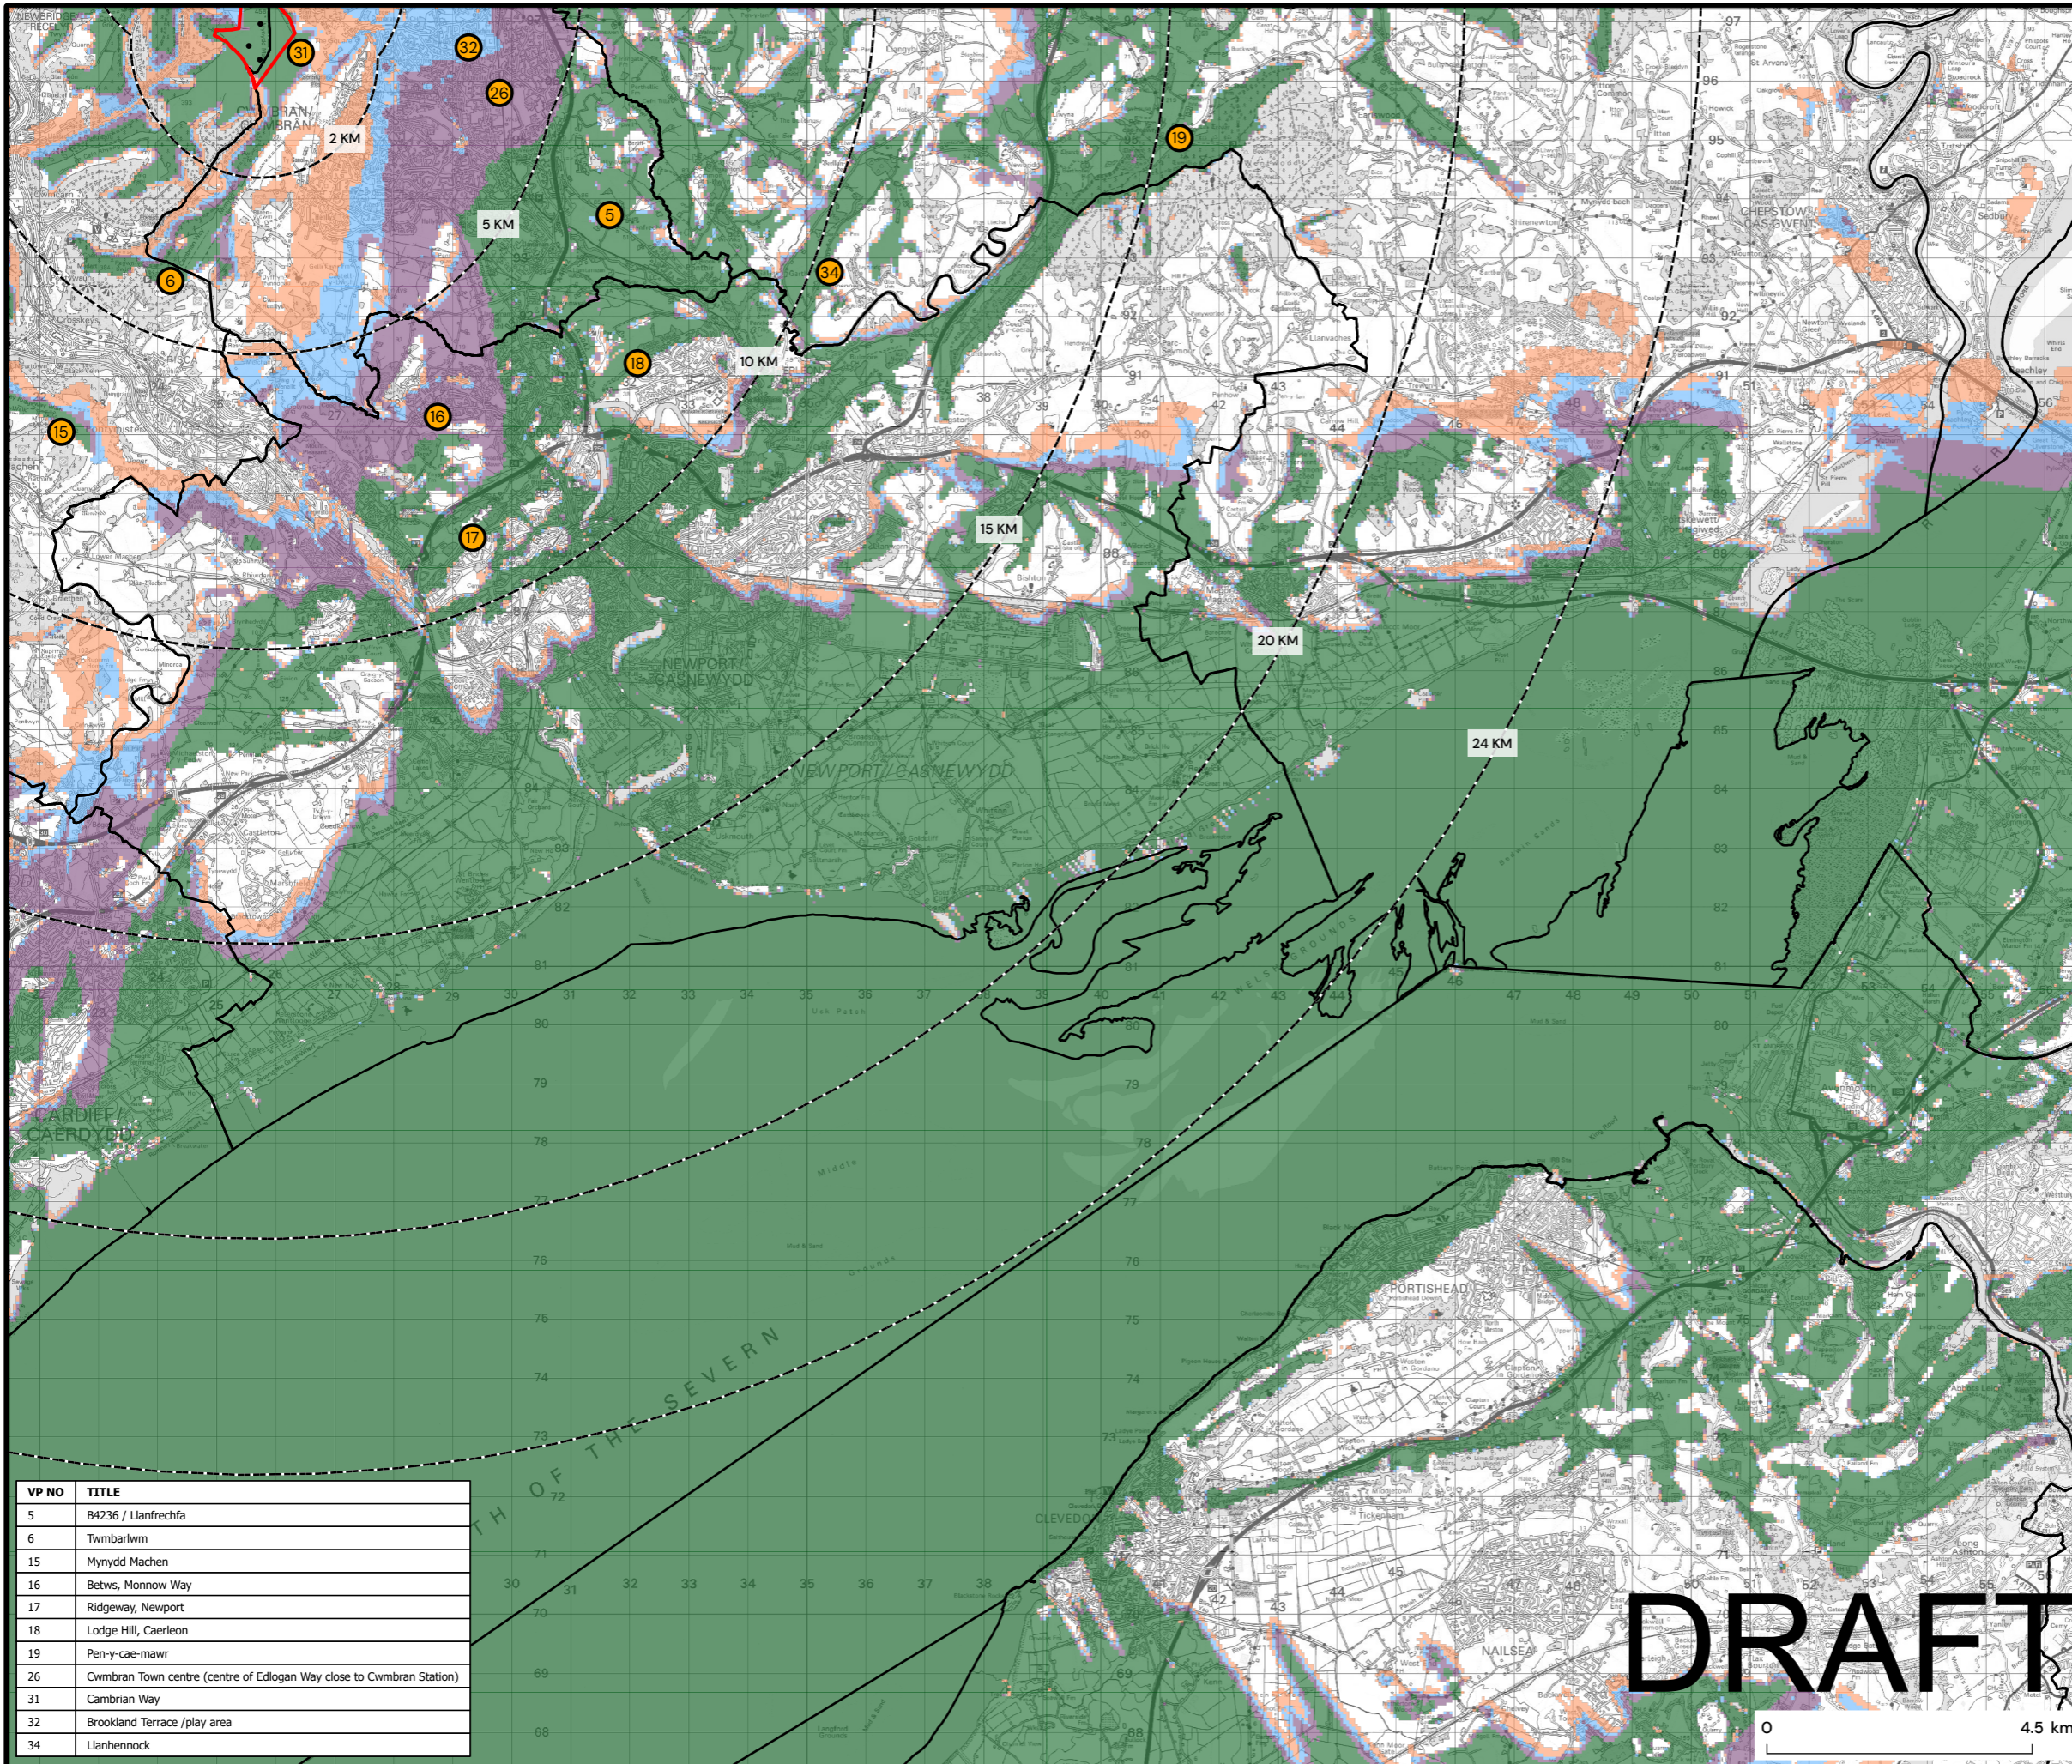

MYNYDD MAEN WIND FARM

FIGURE 5.24

BLADE TIP ZTV TO 24 KM (SE QUADRANT) WITH VIEWPOINTS

Reproduced from Ordnance Survey digital data © Crown copyright and database rights 2023. All rights reserved. License number 0100031673.

KEY

-  Site Boundary
-  Proposed Turbines
-  Study Area 24km
-  Local Authority Boundary
-  Bannau Brycheiniog/Brecon Beacons National Park
-  LVIA Viewpoint

Blade Tip Zone of Theoretical Visibility (149.9m)

-  1 to 4 turbines visible
-  5 to 7 turbines visible
-  8 to 11 turbines visible
-  12 to 13 turbines visible

LAYOUT DWG: XXXXXDXXXX-XX T-LAYOUT NO: PWALmym024

DRAWING NUMBER: **P22-0725_EN_028**

SCALE - 1:110,000 @ A3

ENVIRONMENTAL STATEMENT & PLANNING APPLICATION 2023

THIS DRAWING IS THE PROPERTY OF RENEWABLE ENERGY SYSTEMS LTD. AND NO REPRODUCTION MAY BE MADE IN WHOLE OR IN PART WITHOUT PERMISSION

VP NO	TITLE
5	B4236 / Llanfrecifa
6	Twmbarlwm
15	Mynydd Machen
16	Betws, Monnow Way
17	Ridgeway, Newport
18	Lodge Hill, Caerleon
19	Pen-y-cae-mawr
26	Cwmbran Town centre (centre of Edlogan Way close to Cwmbran Station)
31	Cambrian Way
32	Brookland Terrace / play area
34	Llanhennock