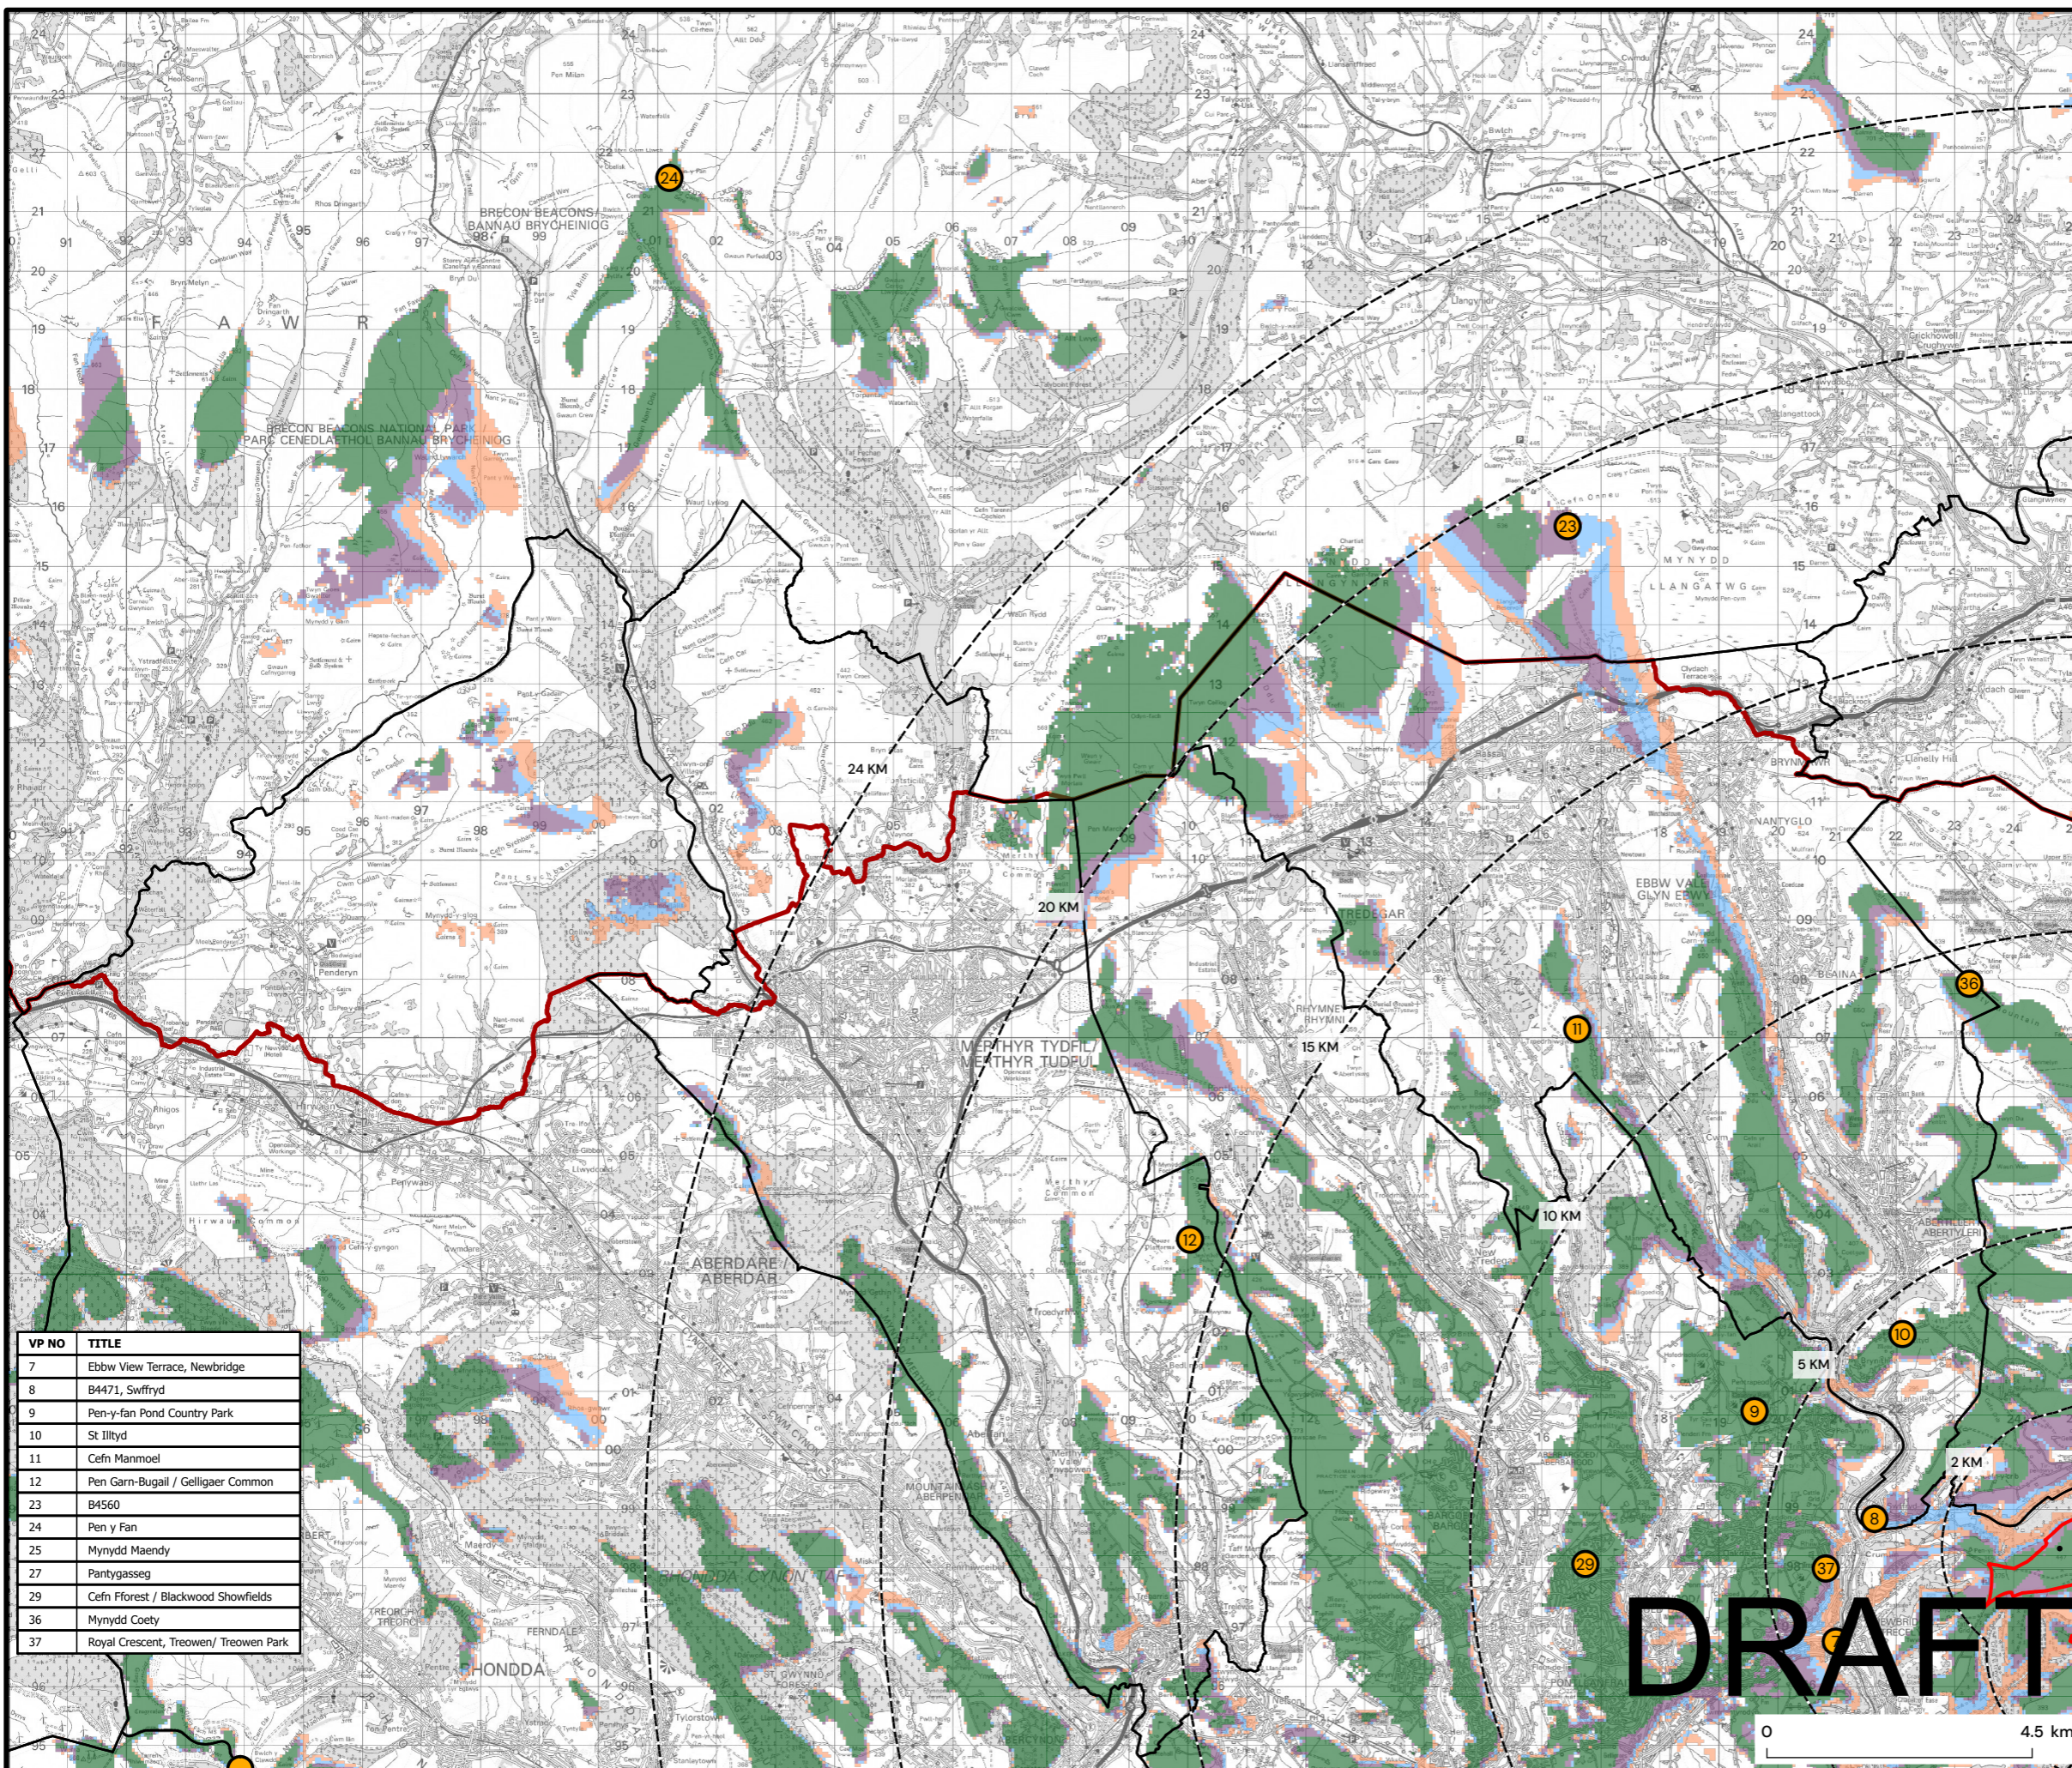

## FIGURE 5.25

### HUB HEIGHT ZTV TO 24 KM (NW QUADRANT) AND VIEWPOINTS

Reproduced from Ordnance Survey digital data © Crown copyright and database rights 2023. All rights reserved. License number 0100031673.

#### KEY

- Site Boundary
- Proposed Turbines
- Study Area 24km
- Local Authority Boundary
- Bannau Brycheiniog/Brecon Beacons National Park
- LVIA Viewpoint

Hub Height Zone of Theoretical Visibility (91.4m)

- 1 to 4 hubs visible
- 5 to 7 hubs visible
- 8 to 11 hubs visible
- 12 to 13 hubs visible

VP NO	TITLE
7	Ebbw View Terrace, Newbridge
8	B4471, Swffryd
9	Pen-y-fan Pond Country Park
10	St Illtyd
11	Cefn Manmoel
12	Pen Garn-Bugail / Gelligaer Common
23	B4560
24	Pen y Fan
25	Mynydd Maendy
27	Pantygasseg
29	Cefn Fforest / Blackwood Showfields
36	Mynydd Coety
37	Royal Crescent, Treowen/ Treowen Park