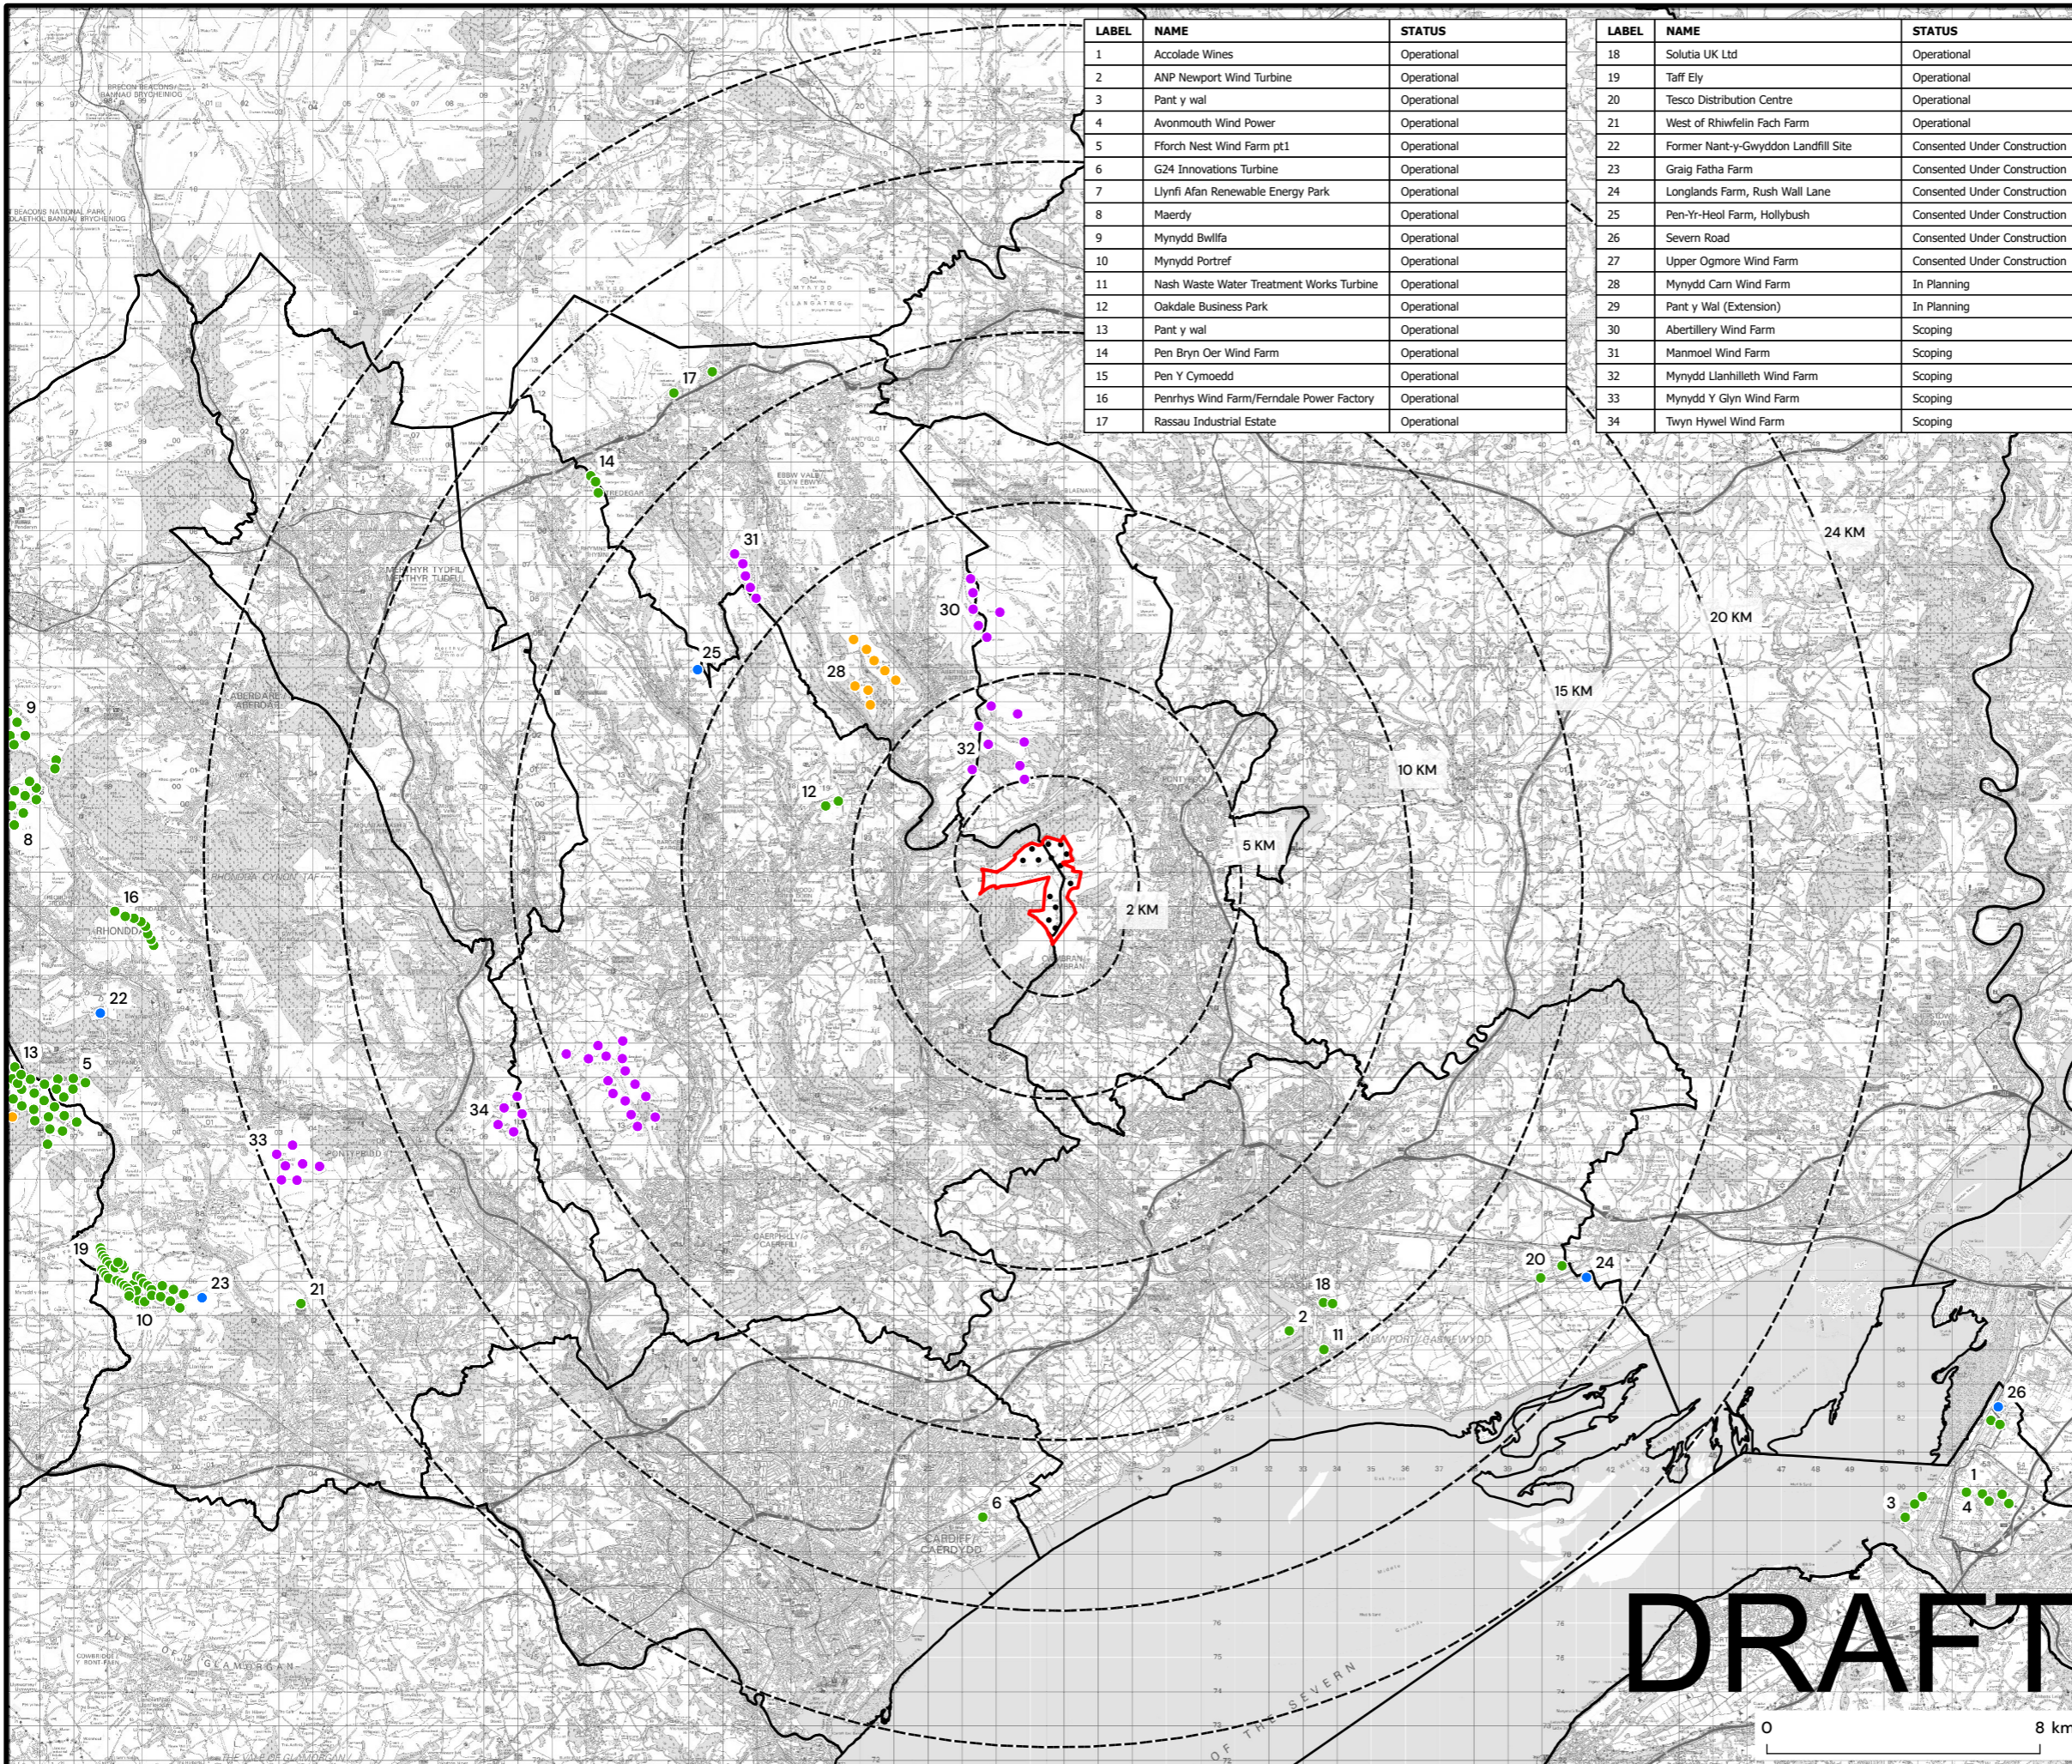

LABEL	NAME	STATUS
1	Accolade Wines	Operational
2	ANP Newport Wind Turbine	Operational
3	Pant y wal	Operational
4	Avonmouth Wind Power	Operational
5	Fforch Nest Wind Farm pt1	Operational
6	G24 Innovations Turbine	Operational
7	Llynfi Afan Renewable Energy Park	Operational
8	Maerdy	Operational
9	Mynydd Bwlifa	Operational
10	Mynydd Portref	Operational
11	Nash Waste Water Treatment Works Turbine	Operational
12	Oakdale Business Park	Operational
13	Pant y wal (Extension)	Operational
14	Pen Bryn Oer Wind Farm	Operational
15	Pen Y Cymoedd	Operational
16	Penrhys Wind Farm/Ferndale Power Factory	Operational
17	Rassau Industrial Estate	Operational

LABEL	NAME	STATUS
18	Solutia UK Ltd	Operational
19	Taff Ely	Operational
20	Tesco Distribution Centre	Operational
21	West of Rhiwfeilin Fach Farm	Operational
22	Former Nant-y-Gwyddon Landfill Site	Consented Under Construction
23	Graig Fatha Farm	Consented Under Construction
24	Longlands Farm, Rush Wall Lane	Consented Under Construction
25	Pen-Yr-Heol Farm, Hollybush	Consented Under Construction
26	Severn Road	Consented Under Construction
27	Upper Ogmere Wind Farm	Consented Under Construction
28	Mynydd Carn Wind Farm	In Planning
29	Pant y Wal (Extension)	In Planning
30	Abertillery Wind Farm	Scoping
31	Manmoel Wind Farm	Scoping
32	Mynydd Llanhilleth Wind Farm	Scoping
33	Mynydd Y Glyn Wind Farm	Scoping
34	Twyn Hywel Wind Farm	Scoping

DRAFT

0 8 km