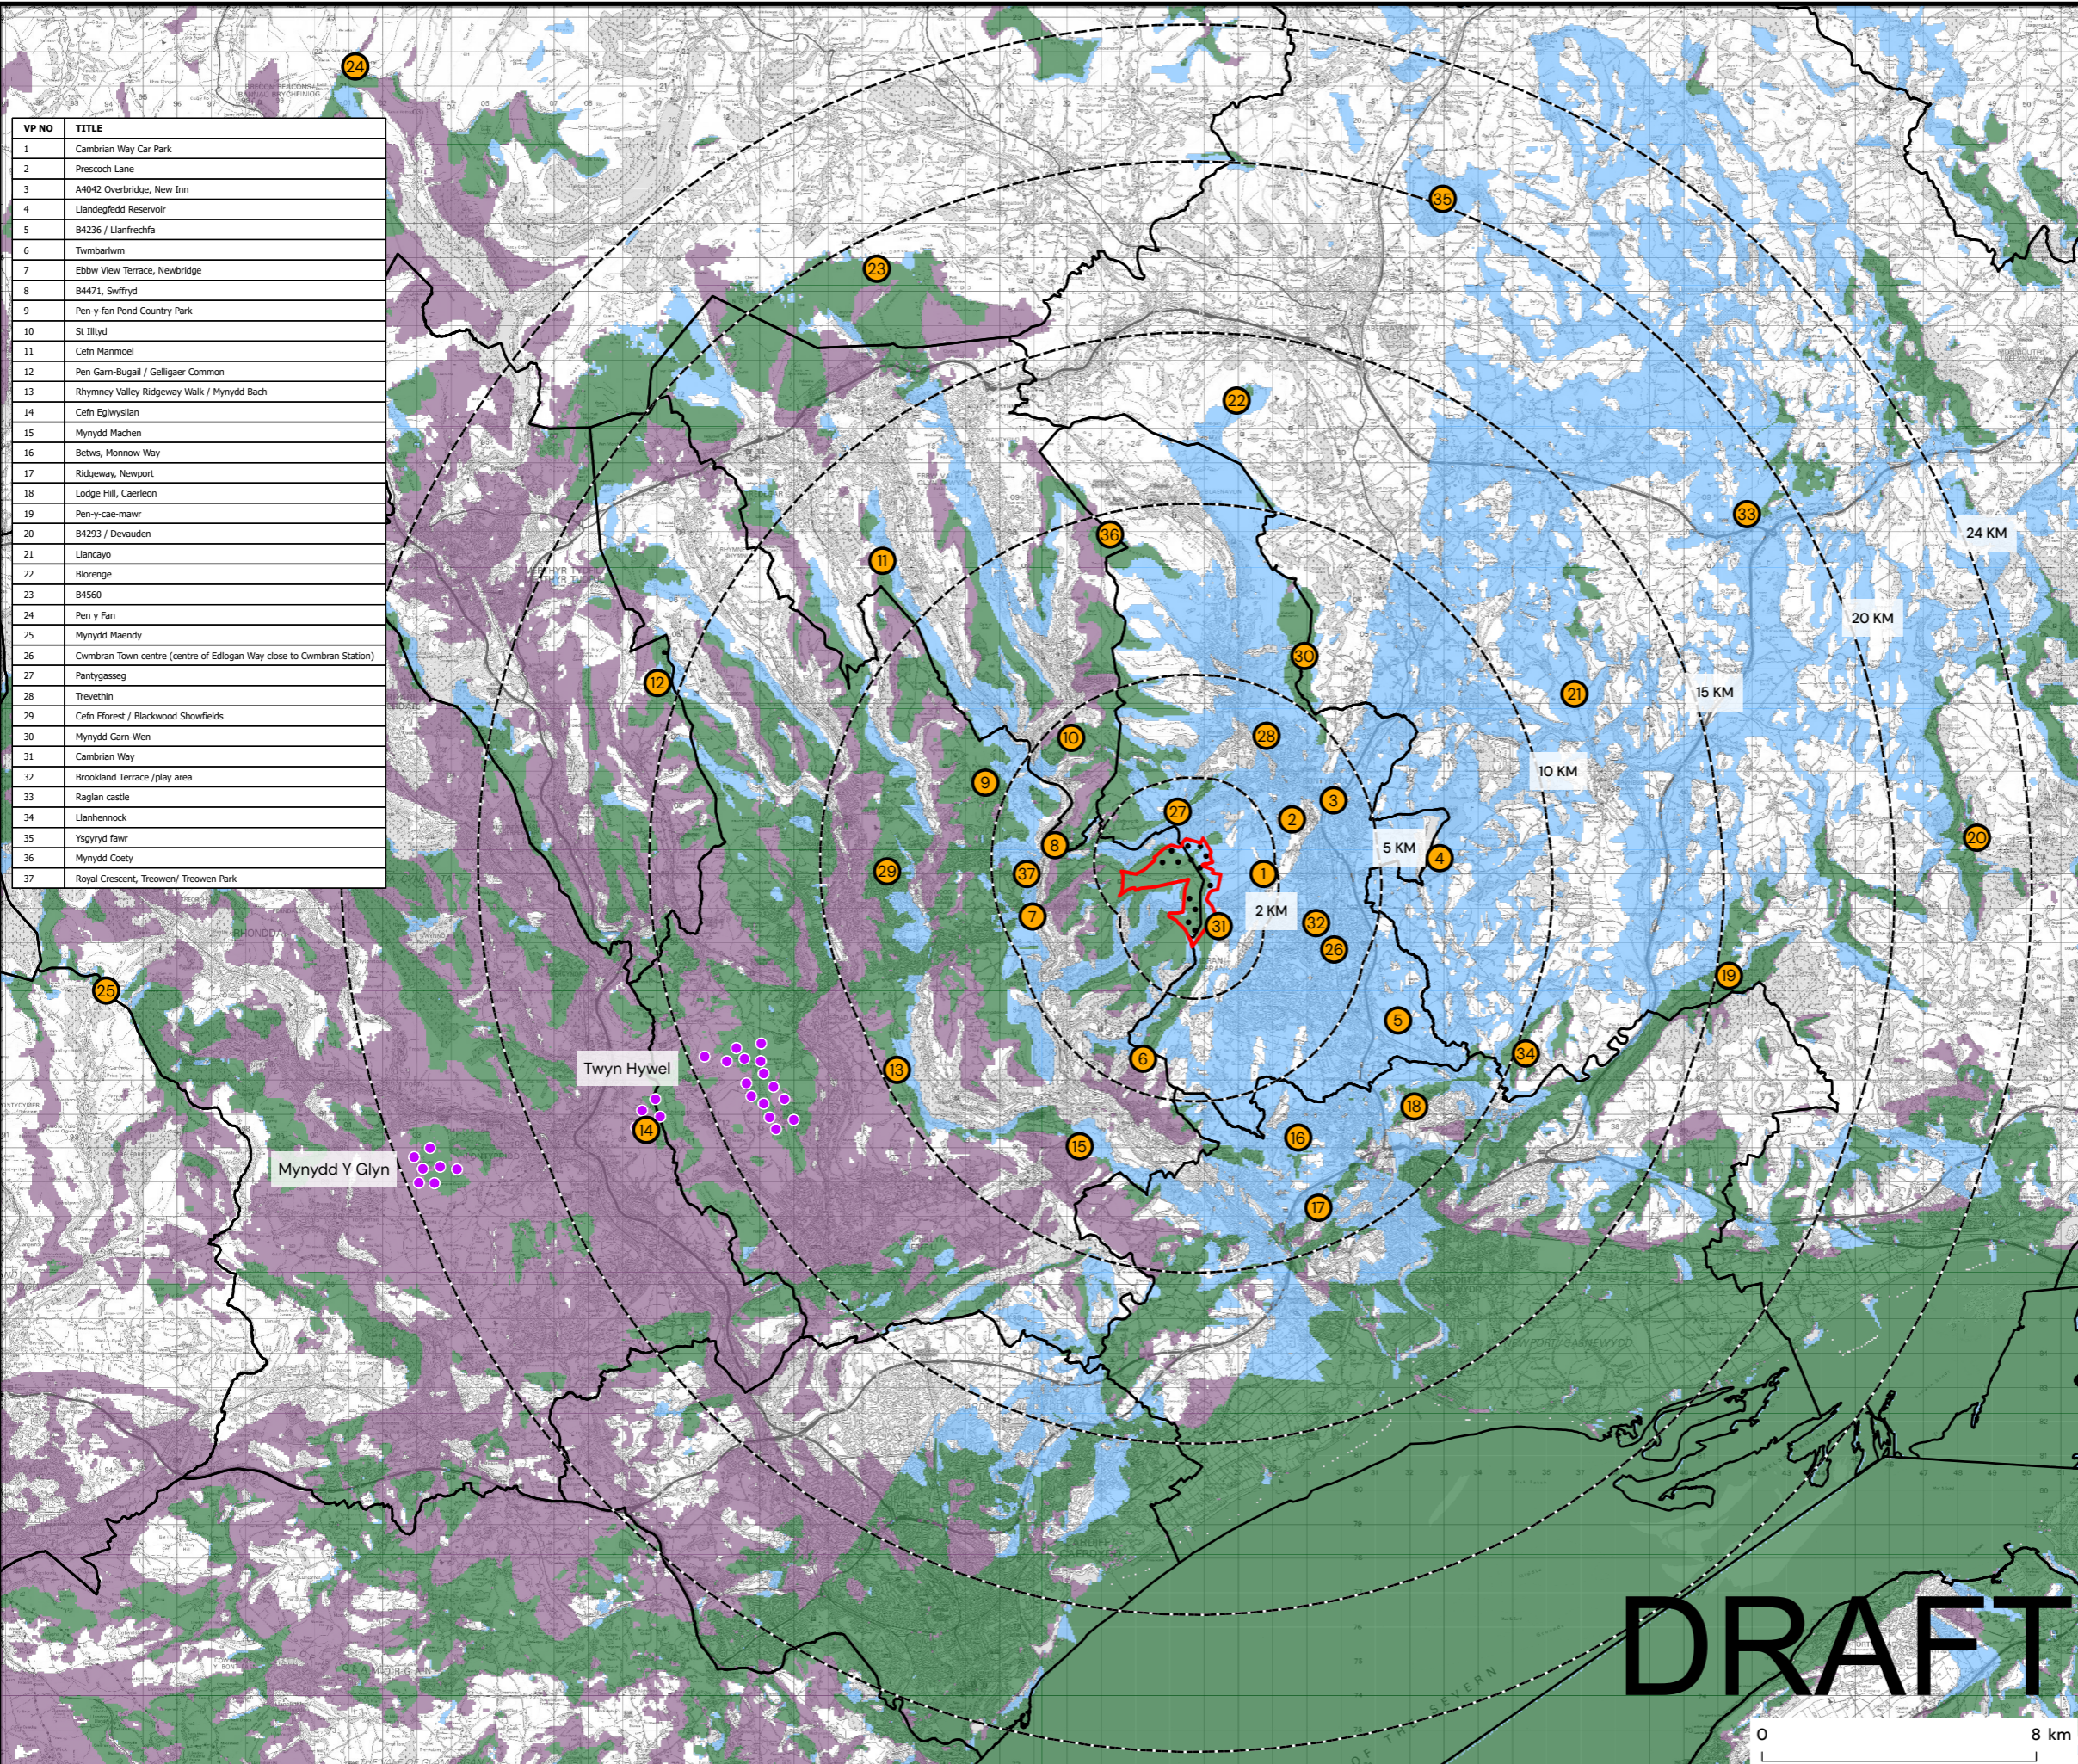

MYNYDD MAEN WIND FARM

FIGURE 5.35

CUMULATIVE ZTV WITH IN SCOPING MYNYDD Y GLYN AND TWYN HYWEL

Reproduced from Ordnance Survey digital data © Crown copyright and database rights 2023. All rights reserved. License number 0100031673.

KEY

- Site Boundary
- Proposed Turbines
- Study Area 24km
- Local Authority Boundary
- LVIA Viewpoint

Wind Farms Theoretically Visible

- Proposed Mynydd Maen Wind Farm Visible Only
- In Scoping Mynydd Y Glyn and Twyn Hywel Wind Farms Visible Only
- Composed Visibility of Proposed Mynydd Maen and In Scoping Mynydd Y Glyn and Twyn Hywel Wind Farms

LAYOUT DWG: XXXXXDXXXX-XX T-LAYOUT NO: PWALmym024

DRAWING NUMBER: **P22-0725_EN_039**

SCALE - 1:190,000 @ A3

ENVIRONMENTAL STATEMENT & PLANNING APPLICATION 2023

THIS DRAWING IS THE PROPERTY OF RENEWABLE ENERGY SYSTEMS LTD. AND NO REPRODUCTION MAY BE MADE IN WHOLE OR IN PART WITHOUT PERMISSION

VP NO	TITLE
1	Cambrian Way Car Park
2	Prescoch Lane
3	A4042 Overbridge, New Inn
4	Llandegfedd Reservoir
5	B4236 / Llanfrecifla
6	Twmbarlwm
7	Ebbw View Terrace, Newbridge
8	B4471, Swffryd
9	Pen-y-fan Pond Country Park
10	St Iltyd
11	Cefn Manmoel
12	Pen Garn-Bugall / Gelligaer Common
13	Rhymney Valley Ridgeway Walk / Mynydd Bach
14	Cefn Eglwysilan
15	Mynydd Machen
16	Betws, Monnow Way
17	Ridgeway, Newport
18	Lodge Hill, Caerleon
19	Pen-y-cae-mawr
20	B4293 / Devauden
21	Llancayo
22	Blorenge
23	B4560
24	Pen y Fan
25	Mynydd Maendy
26	Cwmbran Town centre (centre of Edlogan Way close to Cwmbran Station)
27	Pantygasseg
28	Trevelin
29	Cefn Forest / Blackwood Showfields
30	Mynydd Garn-Wen
31	Cambrian Way
32	Brookland Terrace /play area
33	Raglan castle
34	Llanhenock
35	Ysgyrd fawr
36	Mynydd Coety
37	Royal Crescent, Treowen/ Treowen Park

DRAFT