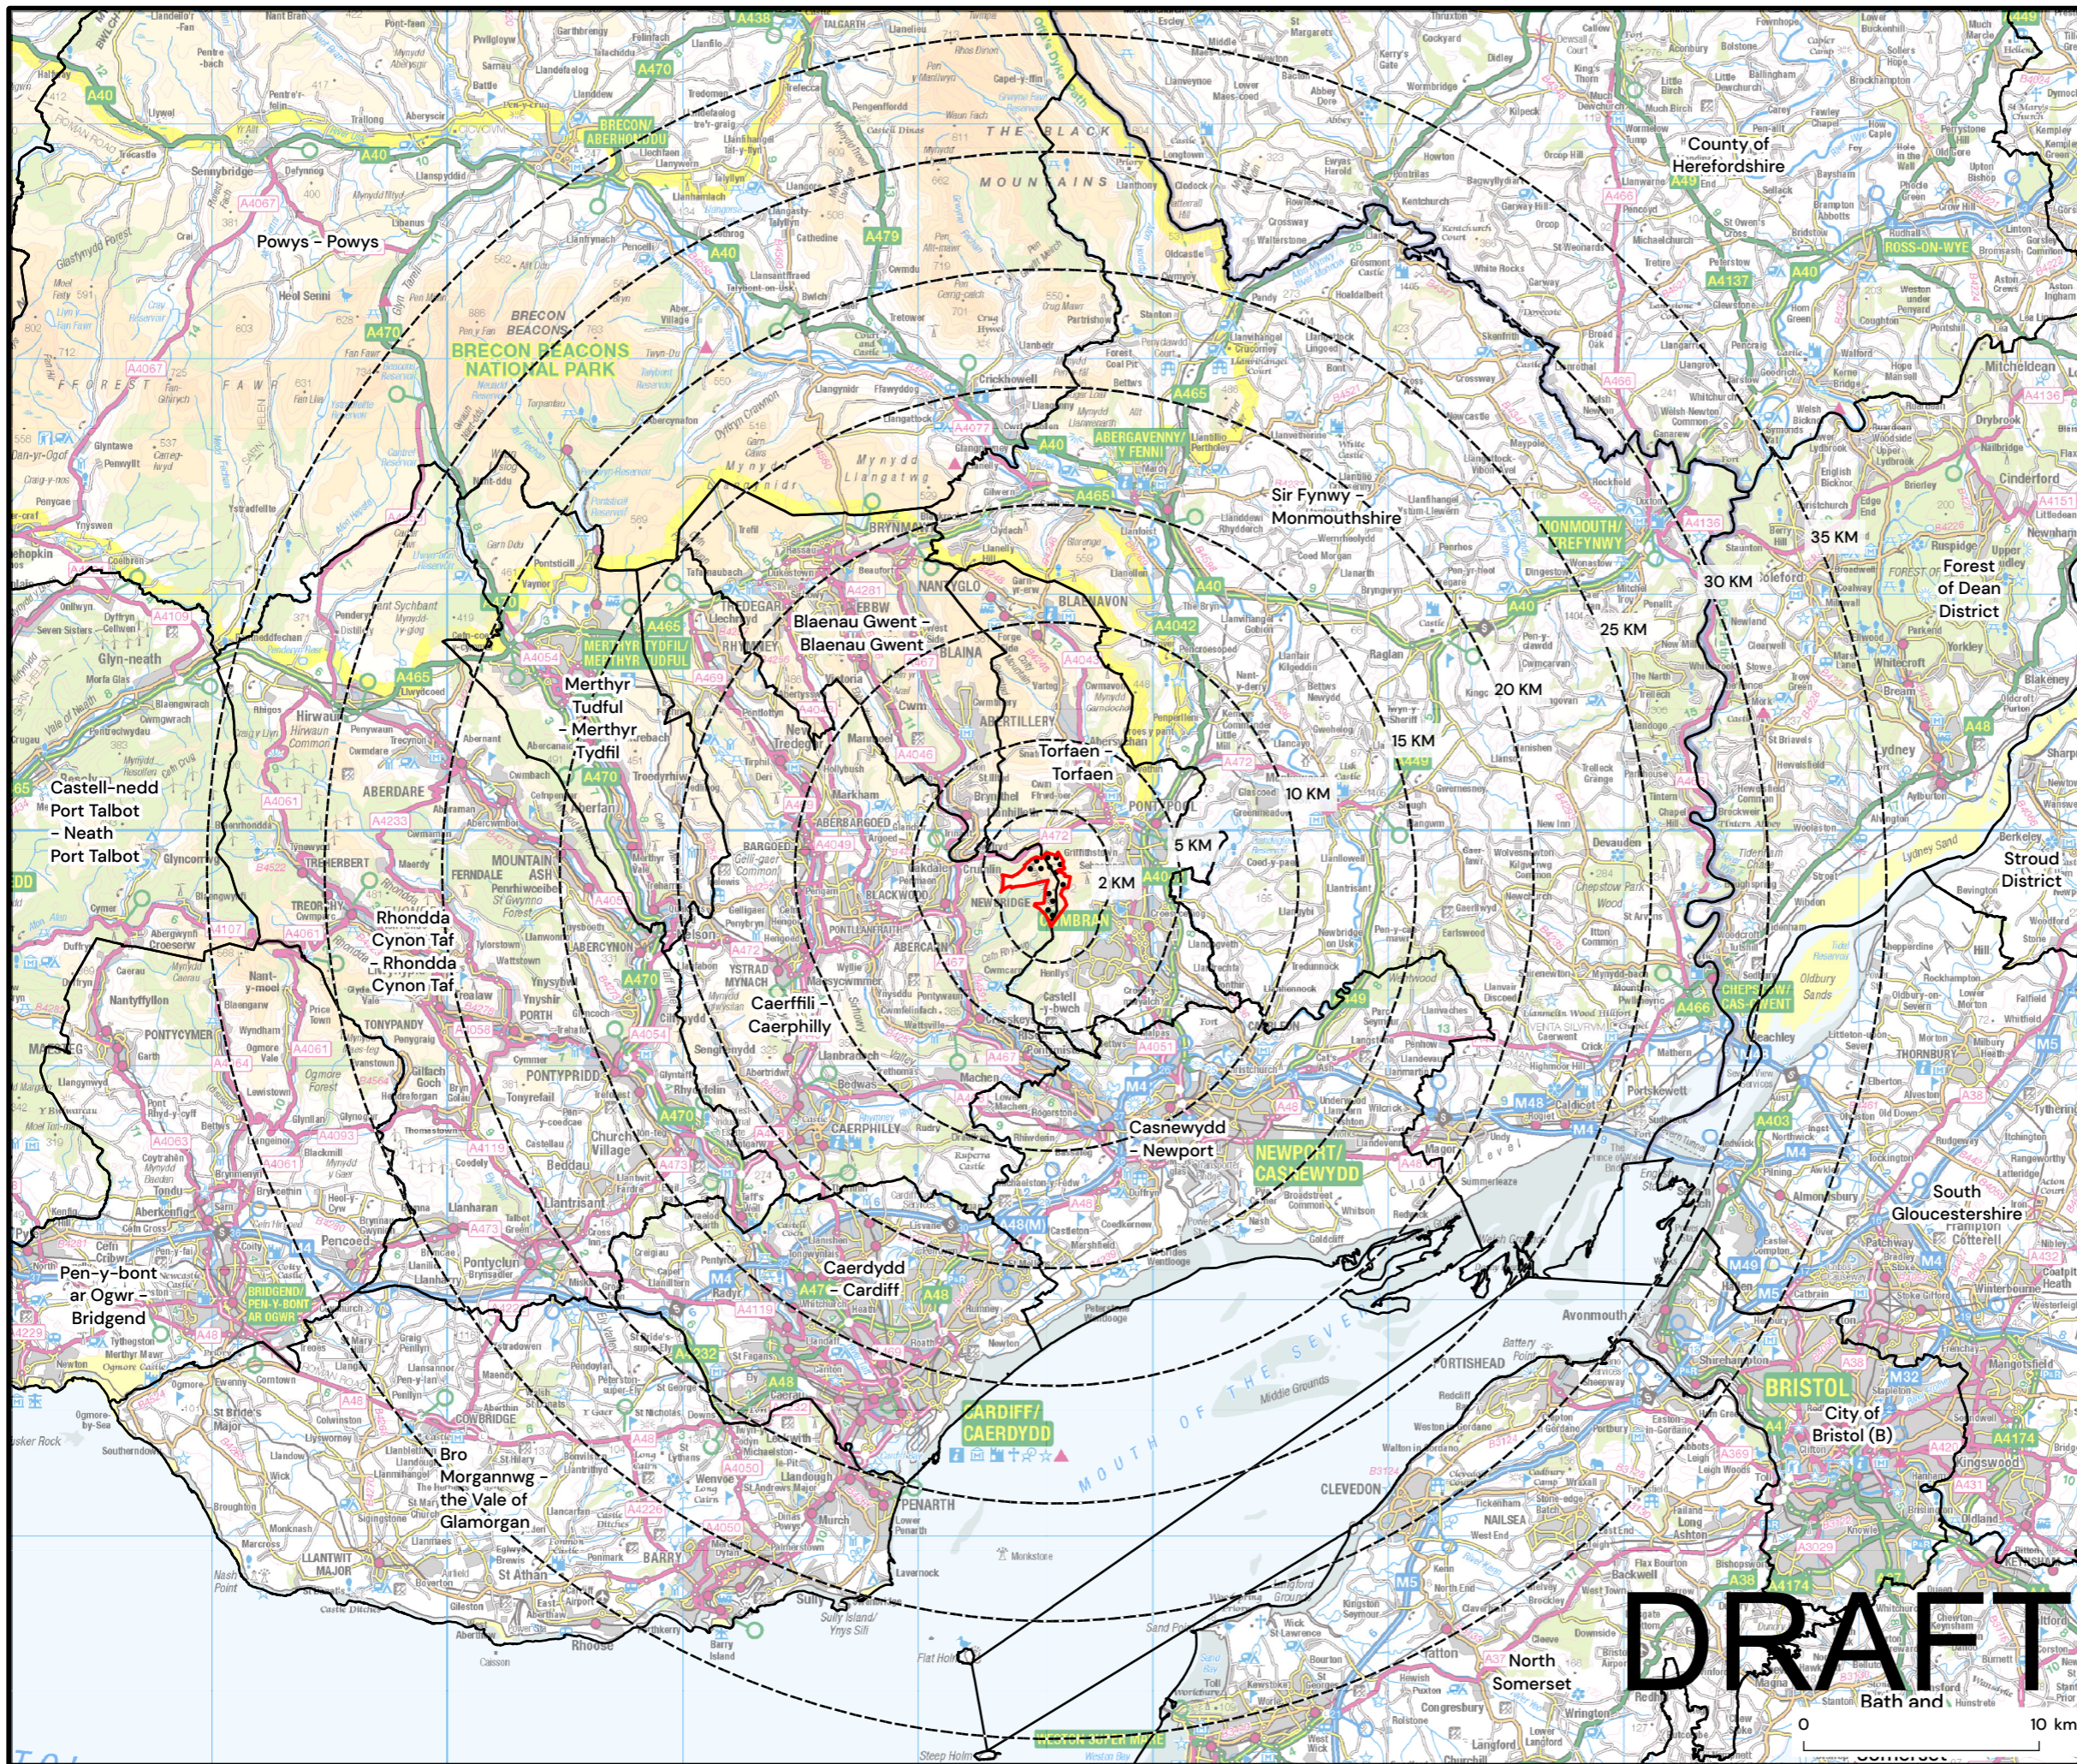

MYNYDD MAEN WIND FARM

FIGURE 5.1

SITE LOCATION AND INITIAL LVIA STUDY AREA 35 KM

Reproduced from Ordnance Survey digital data © Crown copyright and database rights 2023. All rights reserved. License number 0100031673.

- KEY**
-  Site Boundary
 -  Proposed Turbines
 -  Study Area 35km
 -  Local Authority Boundary

LAYOUT DWG: XXXXXDXXX-XX T-LAYOUT NO: PWALmym024

DRAWING NUMBER: P22-0725_EN_005

SCALE - 1:275,000 @ A3

ENVIRONMENTAL STATEMENT & PLANNING APPLICATION 2023