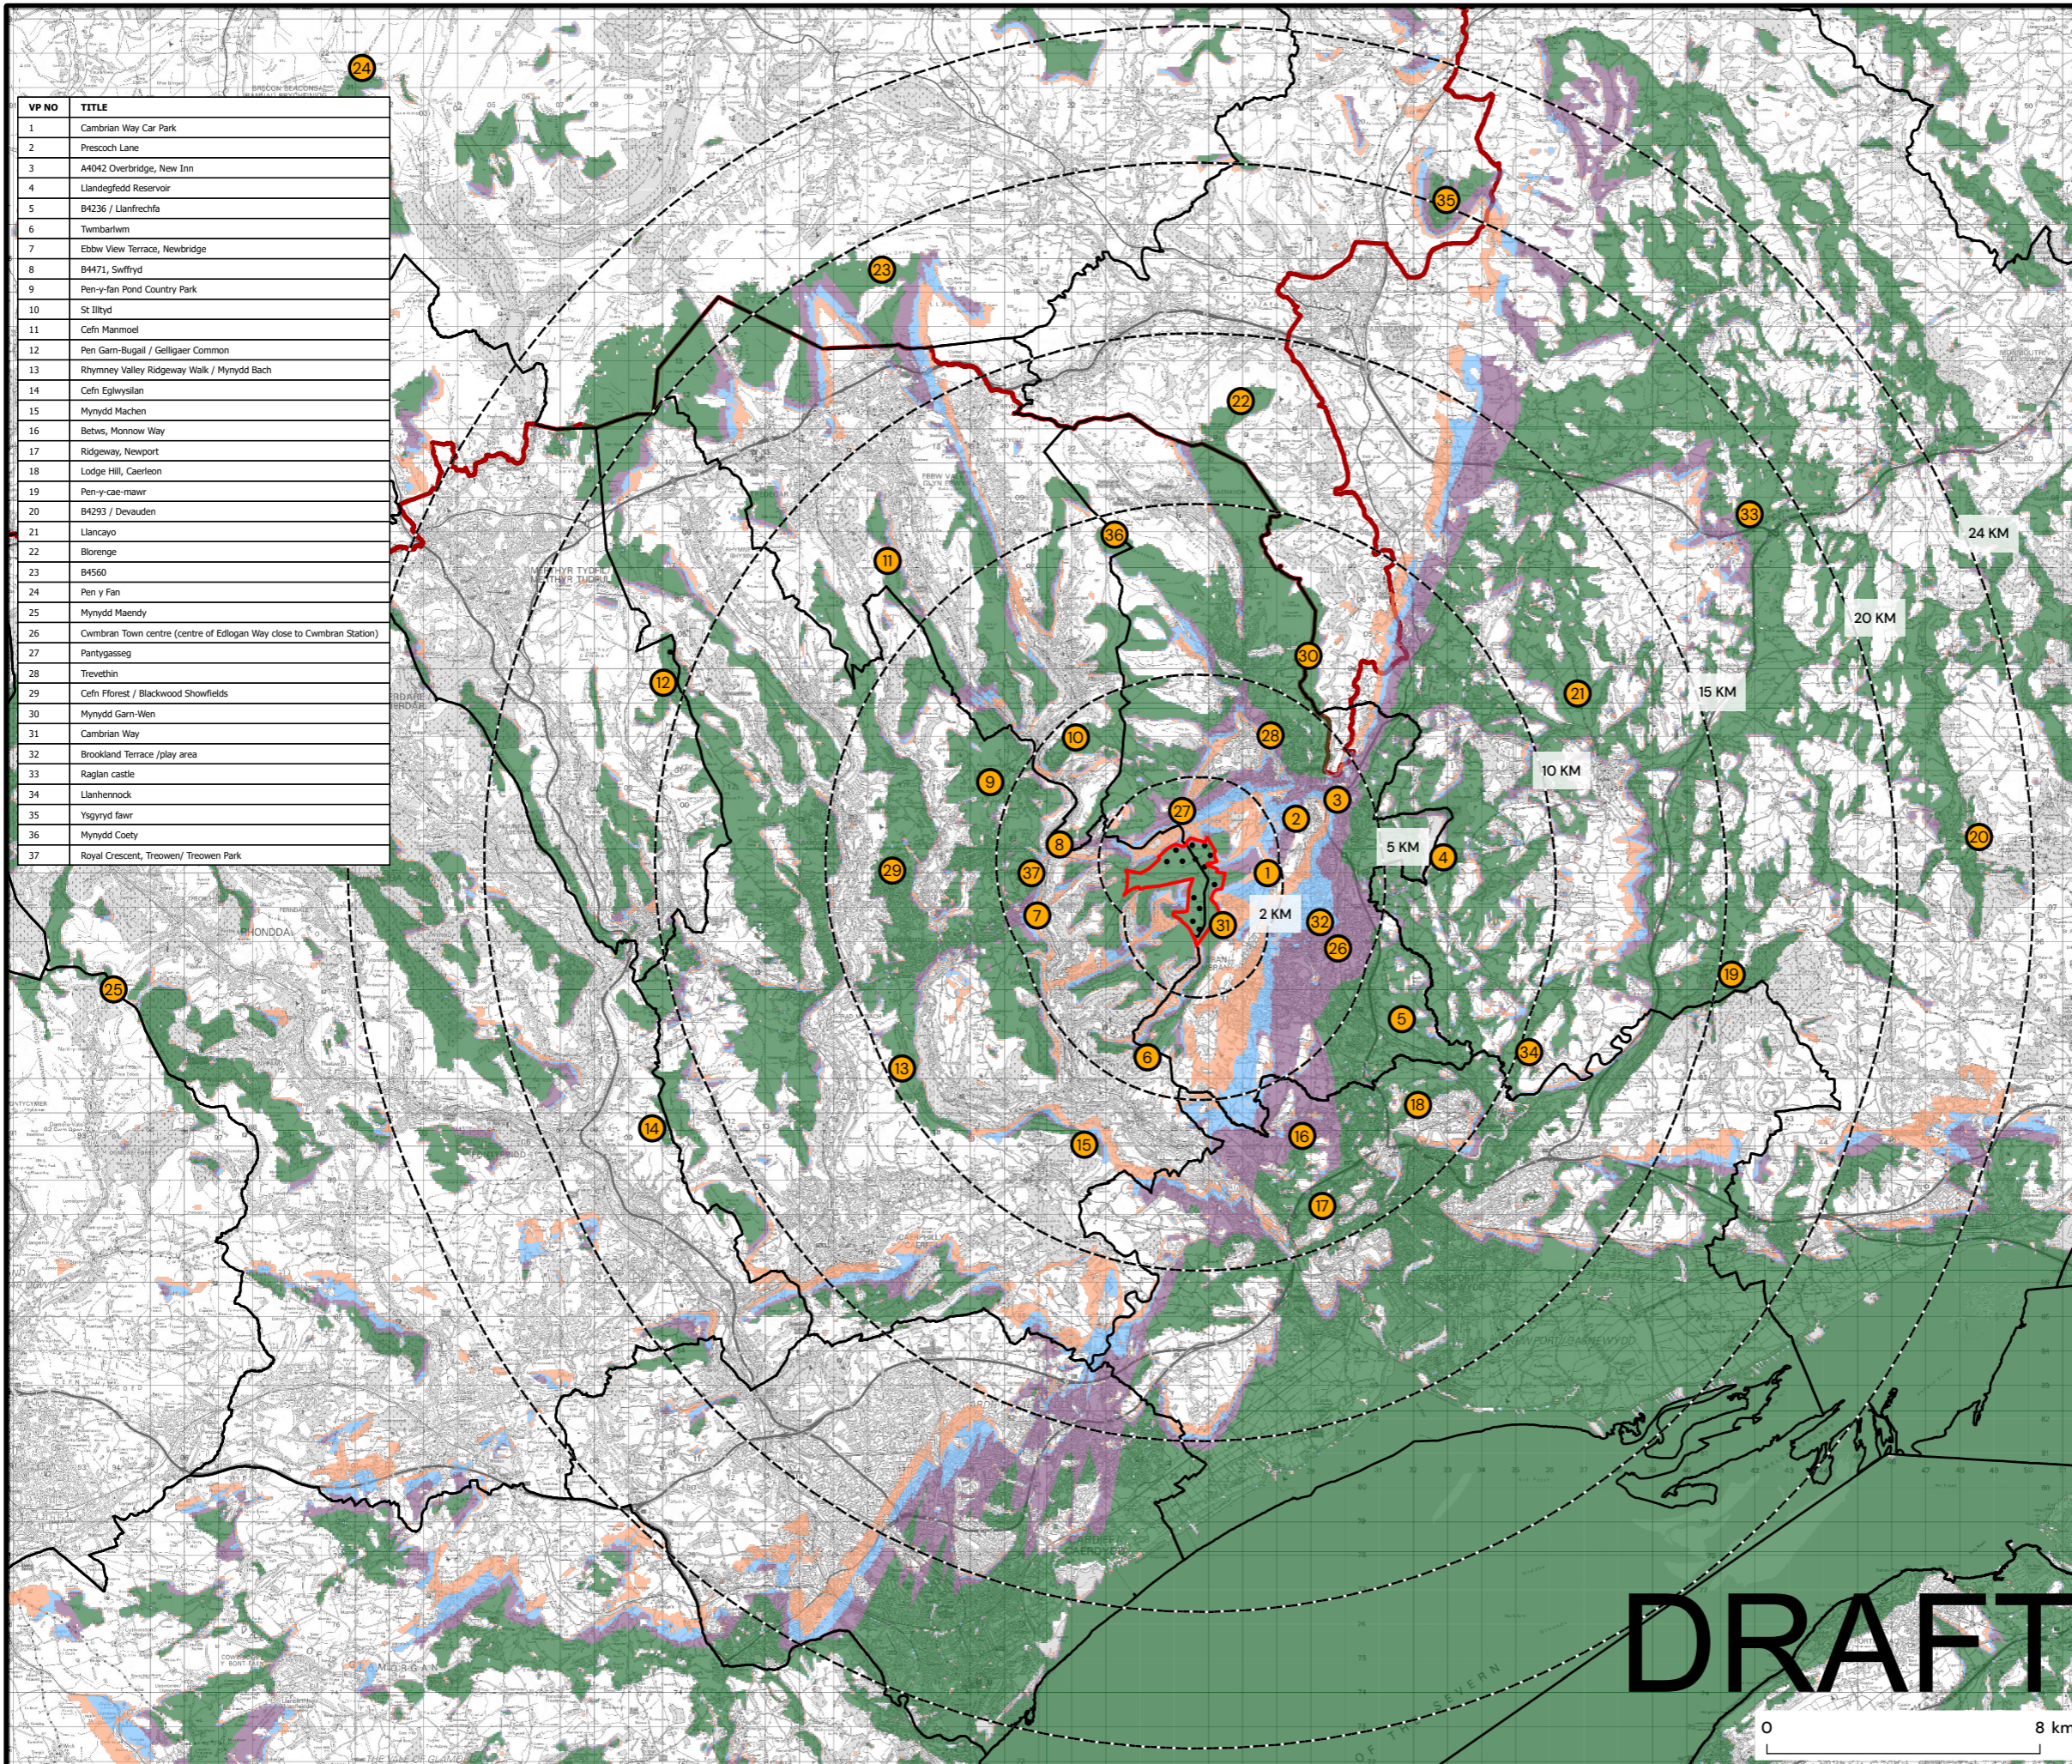

## FIGURE 5.4

### BLADE TIP ZTV TO 24 KM WITH VIEWPOINTS

Reproduced from Ordnance Survey digital data © Crown copyright and database rights 2023. All rights reserved. License number 0100031673.

**KEY**

- Site Boundary
- Proposed Turbines
- Study Area 24km
- Local Authority Boundary
- Bannau Brycheiniog/Brecon Beacons National Park
- LVIA Viewpoint

Blade Tip Zone of Theoretical Visibility (149.9m)

- 1 to 4 turbines visible
- 5 to 7 turbines visible
- 8 to 11 turbines visible
- 12 to 13 turbines visible

VP NO	TITLE
1	Cambrian Way Car Park
2	Prescoch Lane
3	A4042 Overbridge, New Inn
4	Llandegfedd Reservoir
5	B4236 / Llanfrecifa
6	Timbarlwm
7	Ebbw View Terrace, Newbridge
8	B4471, Swffryd
9	Pen-y-fan Pond Country Park
10	St Illtyd
11	Cefn Mammoel
12	Pen Garn-Bugall / Gelligaer Common
13	Rhymney Valley Ridgeway Walk / Mynydd Bach
14	Cefn Eglwysilan
15	Mynydd Machen
16	Betws, Monnow Way
17	Ridgeway, Newport
18	Lodge Hill, Caerleon
19	Pen-y-cae-mawr
20	B4293 / Devauden
21	Llancayo
22	Blorenge
23	B4560
24	Pen y Fan
25	Mynydd Maendy
26	Cwmbran Town centre (centre of Edlogan Way close to Cwmbran Station)
27	Pantygasseg
28	Trevelin
29	Cefn Fforest / Blackwood Showfields
30	Mynydd Garn-Wen
31	Cambrian Way
32	Brookland Terrace /play area
33	Raglan castle
34	Llanhernock
35	Ysgyryd fawr
36	Mynydd Coety
37	Royal Crescent, Treowen/ Treowen Park