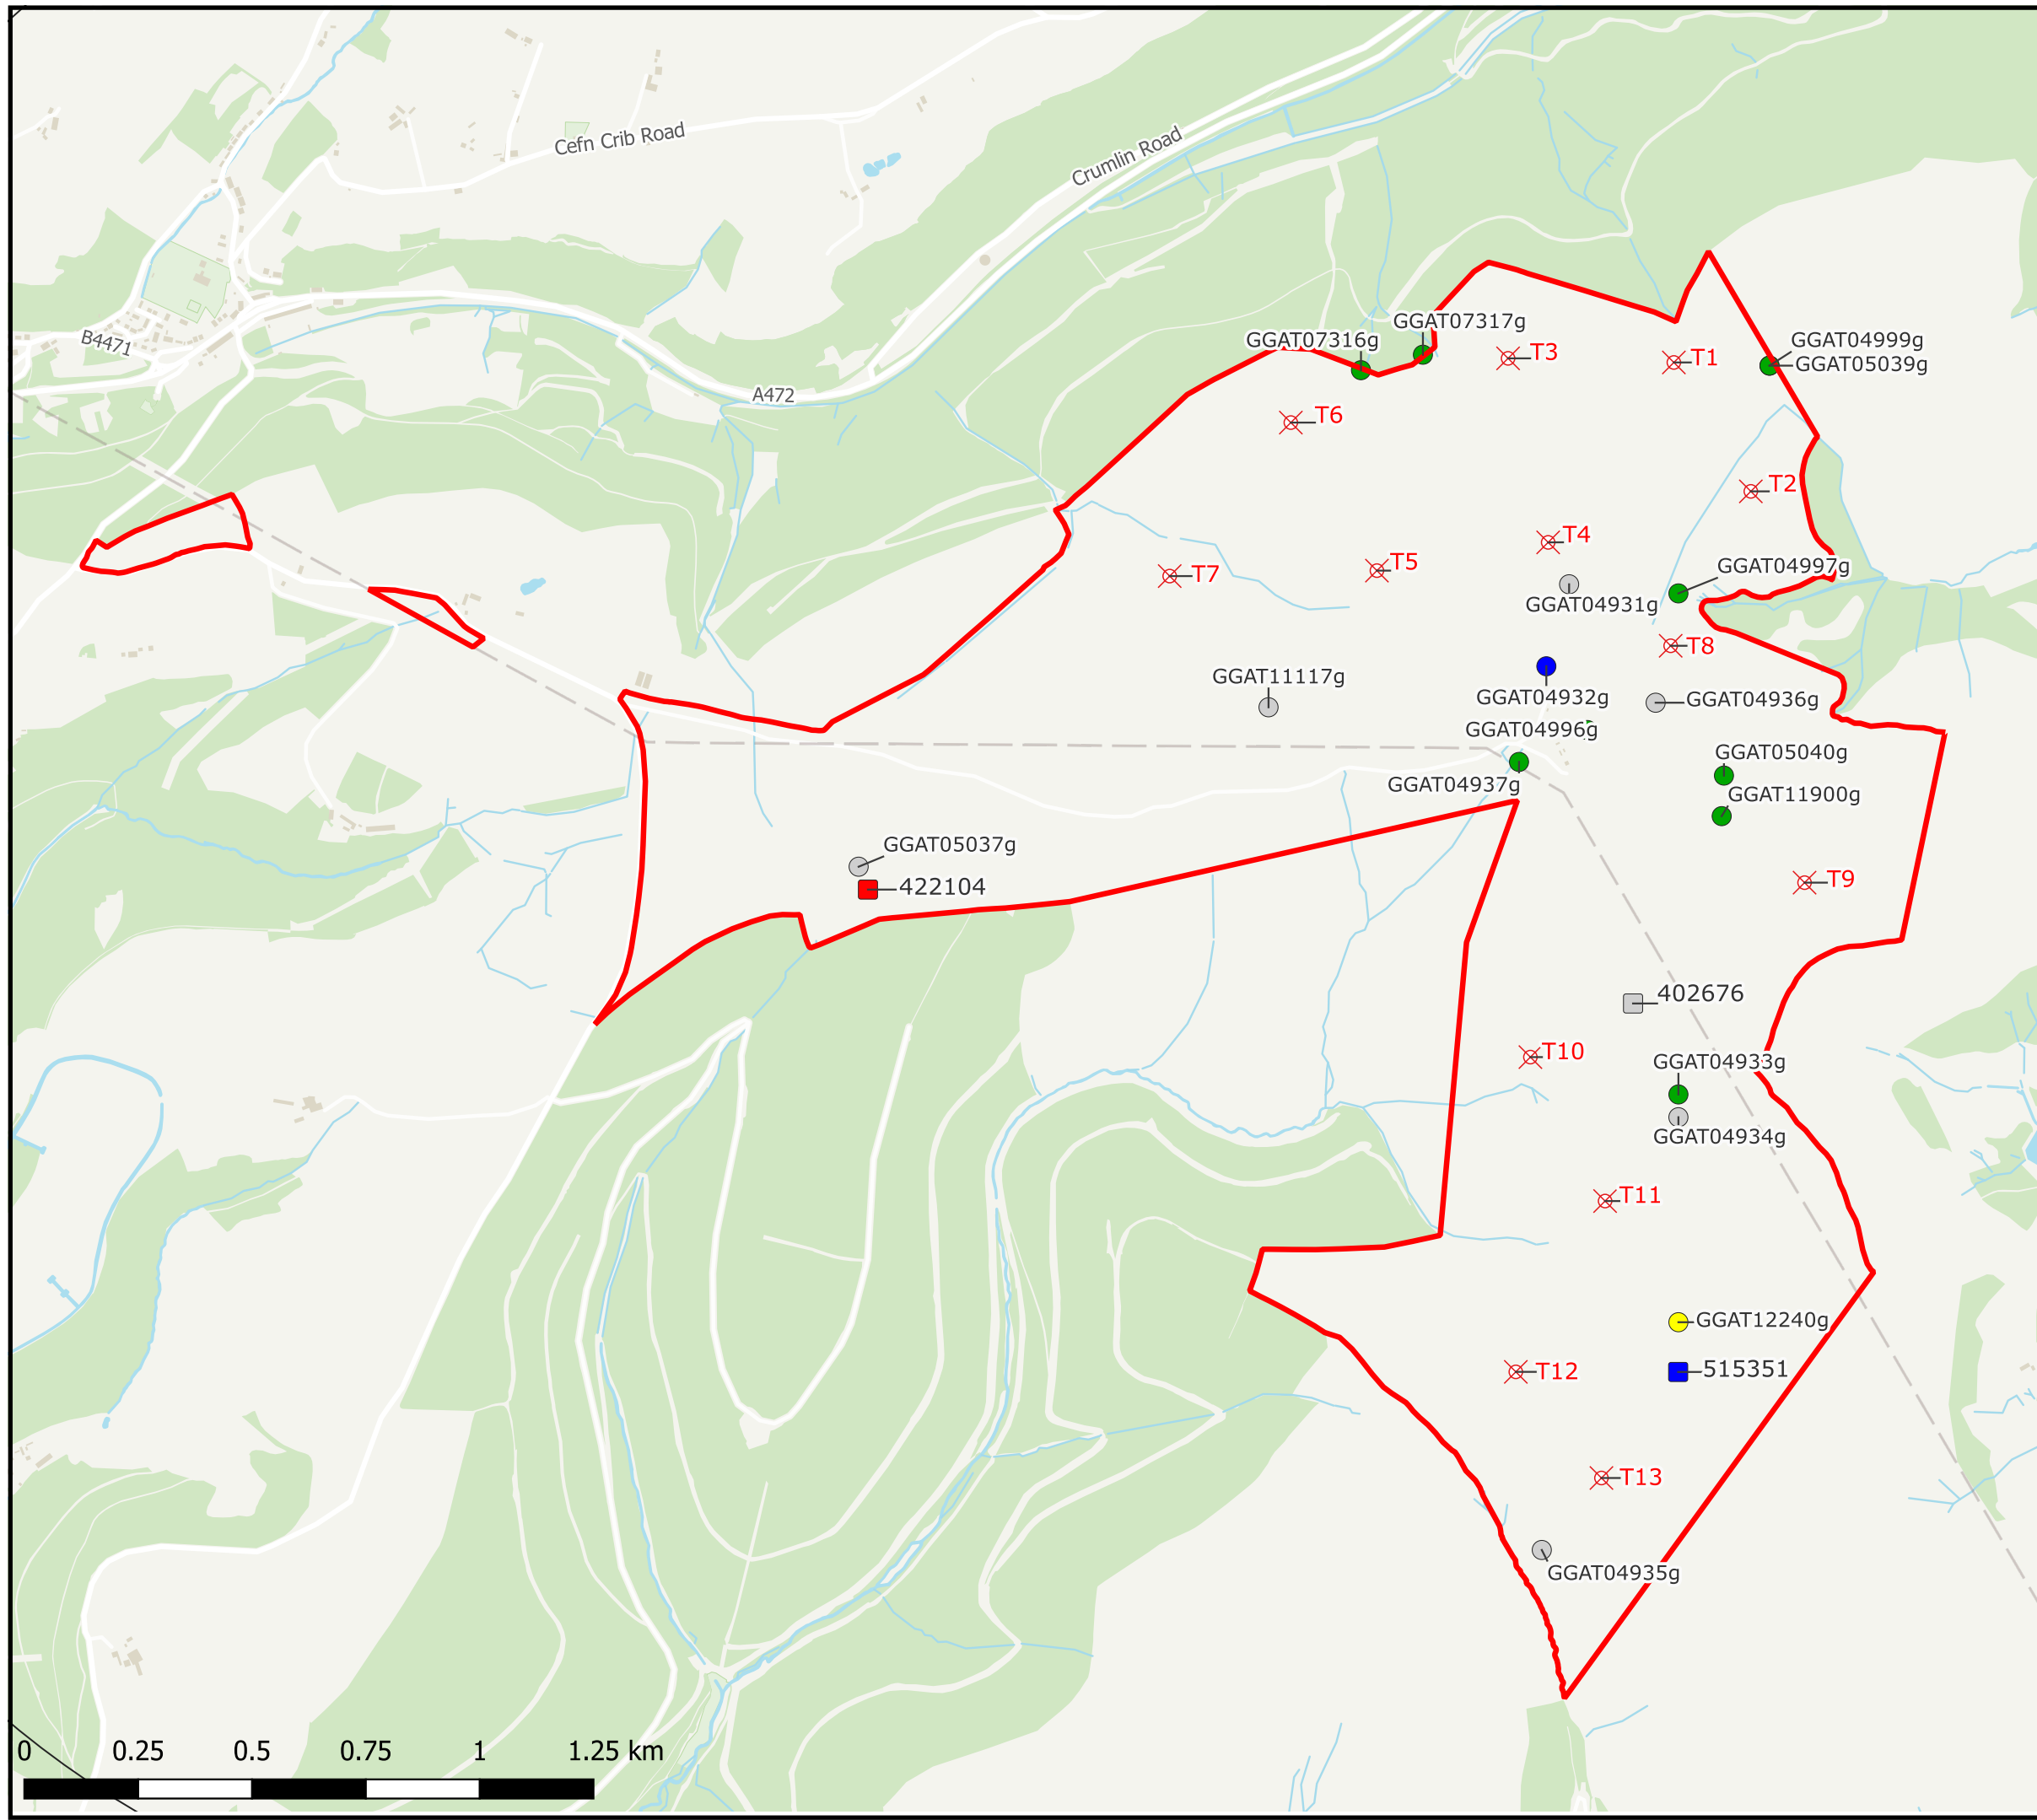

FIGURE 8.6: Glamorgan Gwent Historic Environment Records and National Monument Records within the wind farm boundary

Reproduced from Ordnance Survey digital data © Crown copyright and database rights 2024. All rights reserved. License number 0100031673.
Aerial Photography © Bing, Microsoft Bing Maps screen shot reprinted with permission from Microsoft Corporation.

KEY

- Mynydd Maen Wind Farm Boundary
- X Proposed Wind Turbines

GGAT HER Records by period

- Medieval
- Post Medieval
- Modern
- Unknown N/A

NMR records by period

- Bronze Age
- Modern
- Unknown

Layout DWG	T - LAYOUT NO.
N/A	N/A

Drawing Number	Drawing Number
----------------	----------------

14000 @ A3

ENVIRONMENTAL STATEMENT & PLANNING APPLICATION 2024

THIS DRAWING IS THE PROPERTY OF RENEWABLE ENERGY SYSTEMS LTD. AND NO REPRODUCTION MAY BE MADE IN WHOLE OF IN PART WITHOUT PERMISSION.