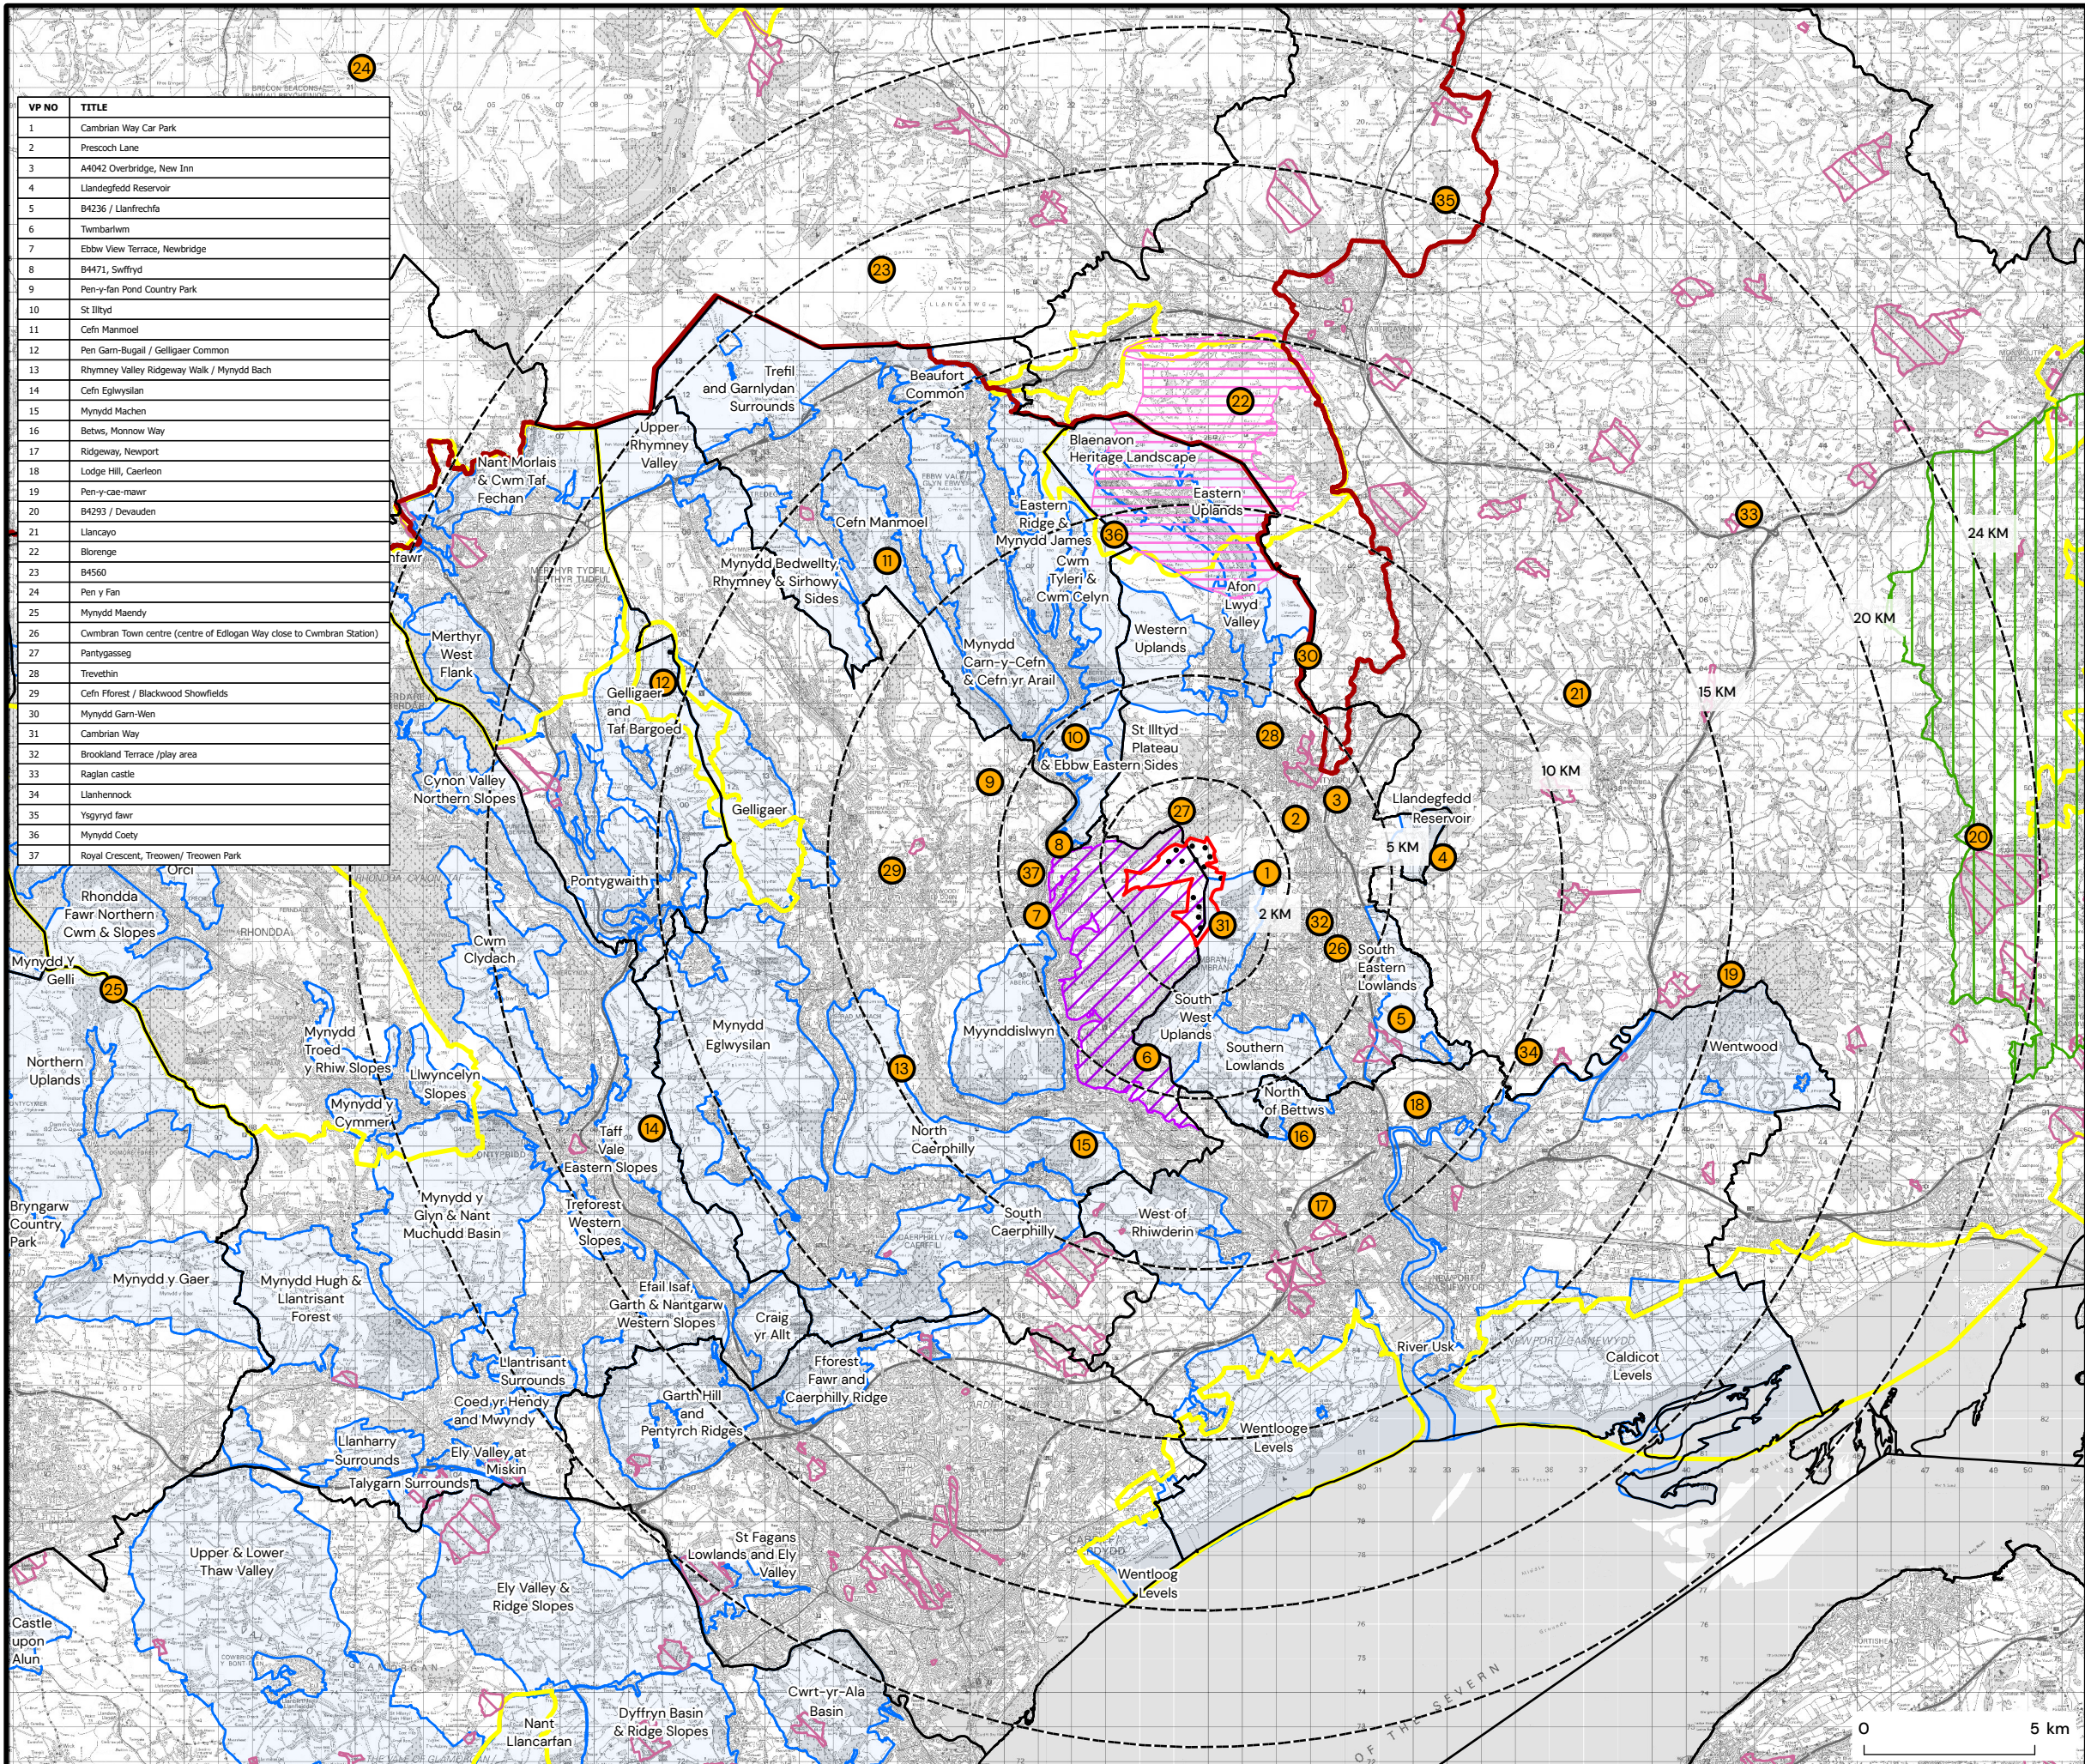

MYNYDD MAEN WIND FARM

FIGURE 5.8

LANDSCAPE DESIGNATIONS WITHIN 24 KM

Reproduced from Ordnance Survey digital data © Crown copyright and database rights 2024. All rights reserved. License number 0100031673.

- KEY**
- Site Boundary
 - Proposed Turbines
 - Study Area 24km
 - Local Authority Boundary
 - LVIA Viewpoint
 - Blaenavon Industrial Landscape World Heritage Site
 - Bannau Brycheiniog/Brecon Beacons National Park
 - Wye Valley National Landscape
 - CADW Historic Landscape
 - Registered Historic Parks and Gardens
 - Special Landscape Area
 - Caerphilly Visually Important Landscape (VILL)

VP NO	TITLE
1	Cambrian Way Car Park
2	Prescoch Lane
3	A4042 Overbridge, New Inn
4	Llandegfedd Reservoir
5	B4236 / Llanfrechfa
6	Twmbarlwm
7	Ebbw View Terrace, Newbridge
8	B4471, Swffryd
9	Pen-y-fan Pond Country Park
10	St Illtyd
11	Cefn Manmoel
12	Pen Garn-Bugail / Gelligaer Common
13	Rhymney Valley Ridgeway Walk / Mynydd Bach
14	Cefn Eglwysilan
15	Mynydd Machen
16	Betws, Monnow Way
17	Ridgeway, Newport
18	Lodge Hill, Caerleon
19	Pen-y-cae-mawr
20	B4293 / Deuaden
21	Llancayo
22	Blorenge
23	B4560
24	Pen y Fan
25	Mynydd Maendy
26	Cwmbran Town centre (centre of Edlogan Way close to Cwmbran Station)
27	Pantygasseg
28	Trevehin
29	Cefn Fforest / Blackwood Showfields
30	Mynydd Garn-Wen
31	Cambrian Way
32	Brookland Terrace /play area
33	Raglan castle
34	Llanhermock
35	Ysgyrd fawr
36	Mynydd Coety
37	Royal Crescent, Treowen/ Treowen Park