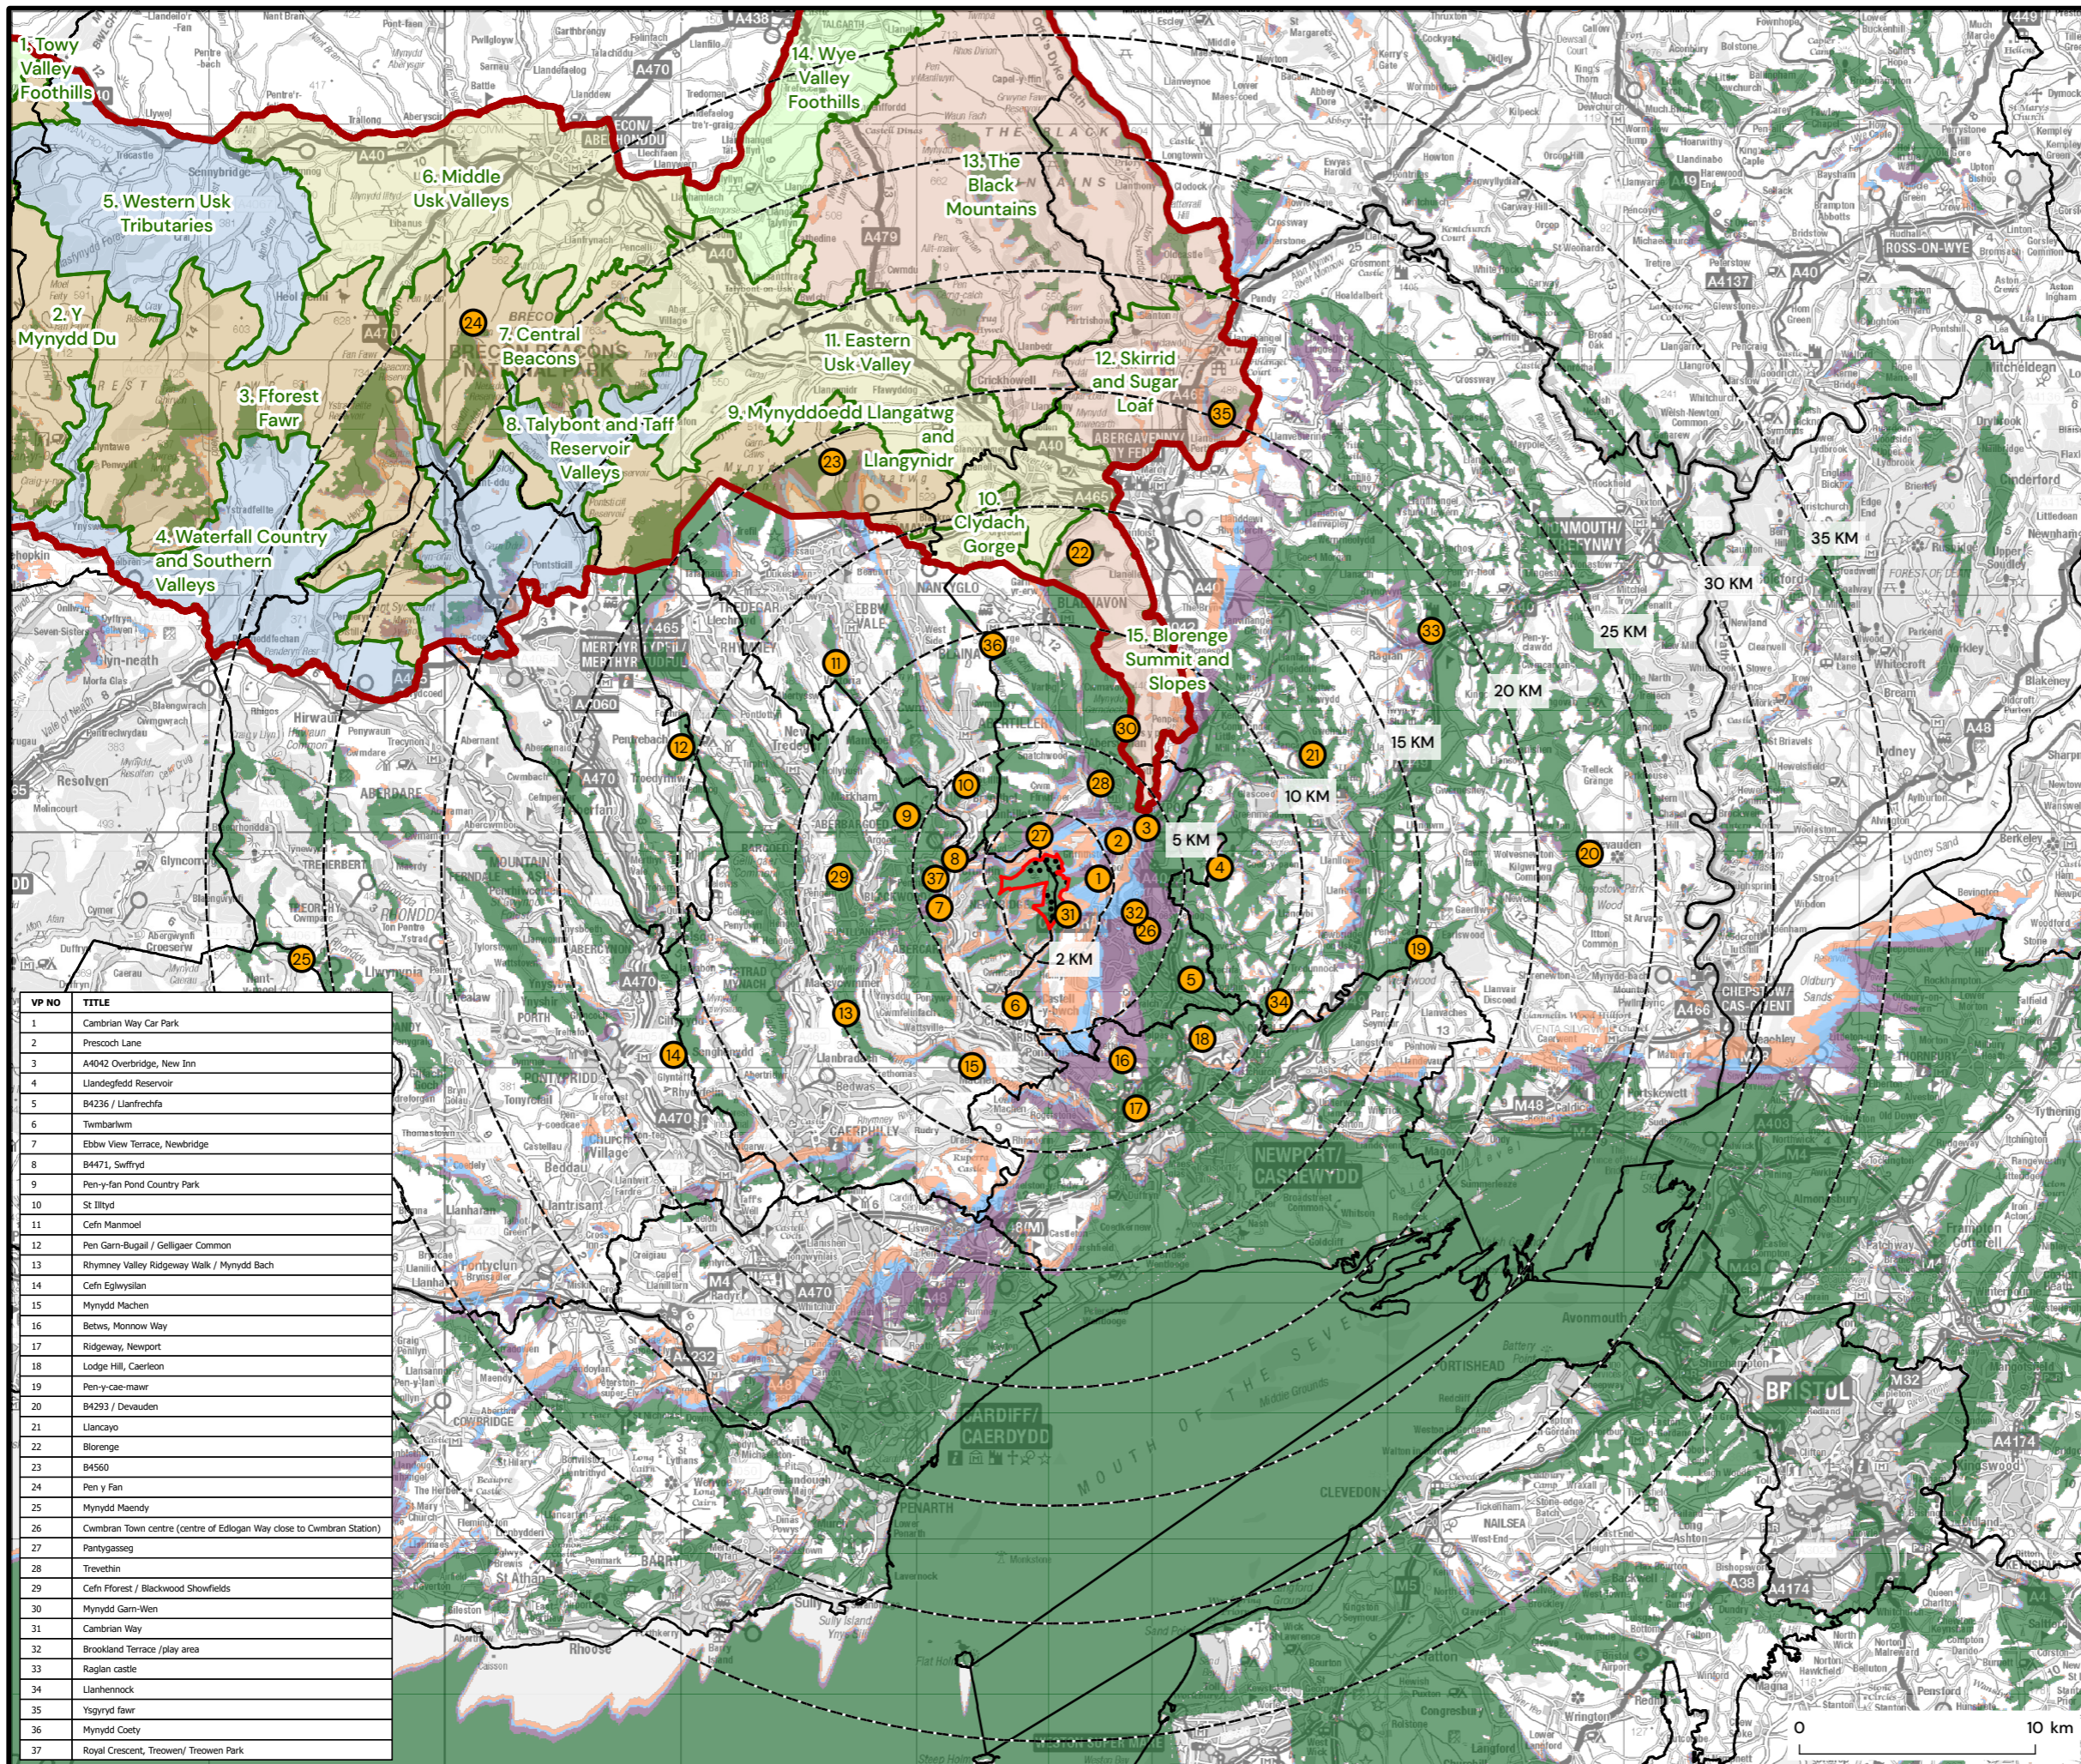

KEY

- Site Boundary
- Proposed Turbines
- LVIA Viewpoint
- Study Area 35km
- Local Authority Boundary
- Bannau Brycheiniog/Brecon Beacons National Park

Brecon Beacons National Park Authority Landscape Character Assessment 2012

Landscape Character Areas

Landscape Character Types

- Lowlands
- Mountains and Valleys
- Settled Valleys
- Upland Valleys
- Uplands

Blade Tip Zone of Theoretical Visibility (149.9m)

- 1 to 4 turbines visible
- 5 to 7 turbines visible
- 8 to 11 turbines visible
- 12 to 13 turbines visible

LAYOUT DWG: XXXXXDXXX-XX T-LAYOUT NO: PWALmym035

DRAWING NUMBER: **P22-0725_EN_042**

SCALE - 1:275,000 @ A3

ENVIRONMENTAL STATEMENT & PLANNING APPLICATION 2024

THIS DRAWING IS THE PROPERTY OF RENEWABLE ENERGY SYSTEMS LTD. AND NO REPRODUCTION MAY BE MADE IN WHOLE OR IN PART WITHOUT PERMISSION