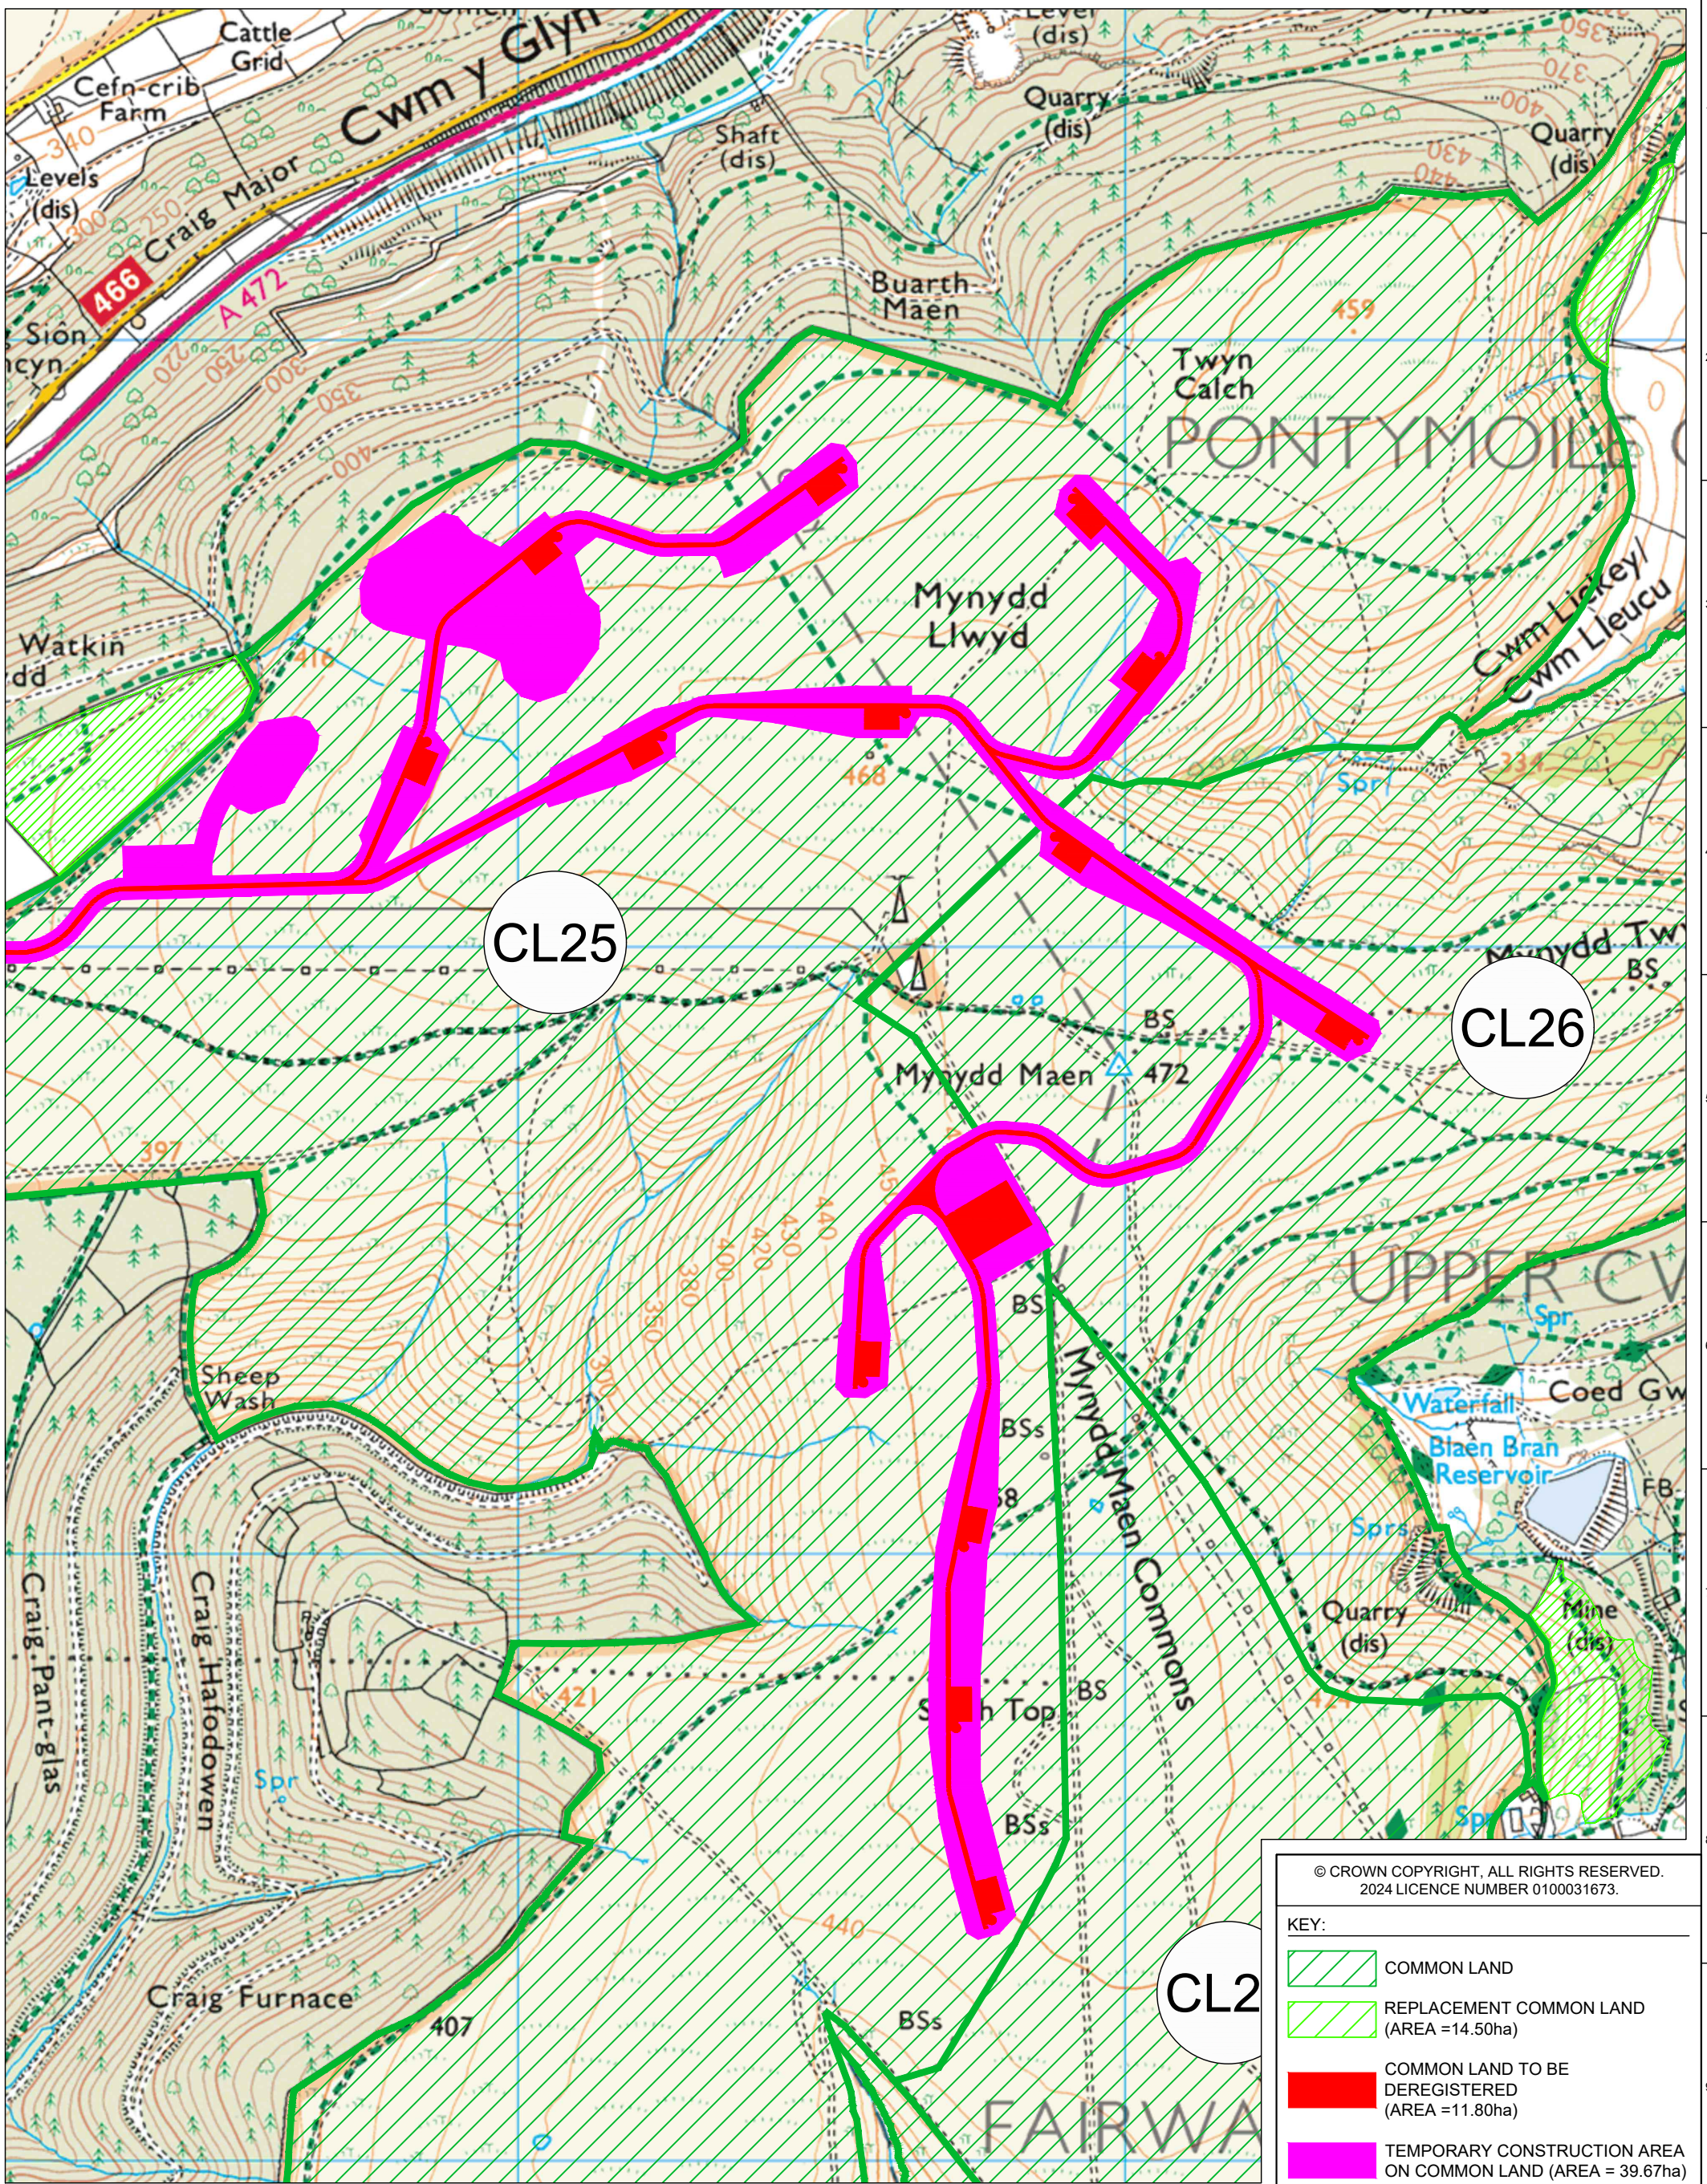

ISSUE	DRAWN	CHKD	APPD	DATE	REVISION NOTES
1	MC	ES	CJ	2024-01-16	First Issue
2	MC	CJ	CJ	2024-01-23	1:10,000 Scale sheet added
3	JM	BY	APPD	2024-06-03	AREAS REVISED FOLLOWING ADDITIONAL PEAT DEPTH SURVEY.

PROJECT TITLE  
**MNYDD MAEN WIND FARM**

DRAWING TITLE  
**RESTRICTED WORKS ON COMMON LAND SECTION S38**

PURPOSE	PLANNING	PROJECTION	OSGB 1936
SCALE	1:25,000 @A3	DATUM	N/A
LAYOUT DRAWING	N/A	T-LAYOUT NO	N/A

© CROWN COPYRIGHT, ALL RIGHTS RESERVED.  
2024 LICENCE NUMBER 0100031673.

KEY:

	COMMON LAND
	REPLACEMENT COMMON LAND (AREA = 14.50ha)
	COMMON LAND TO BE DEREGISTERED (AREA = 11.80ha)
	TEMPORARY CONSTRUCTION AREA ON COMMON LAND (AREA = 39.67ha)

ISSUE	DRAWN	CHKD	APPD	DATE	REVISION NOTES
1	MC	ES	CJ	2024-01-16	First Issue
2	MC	CJ	CJ	2024-01-23	1:10,000 Scale sheet added
3	JM	BY APPD	ES	2024-06-03	AREAS REVISED FOLLOWING ADDITIONAL PEAT DEPTH SURVEY.