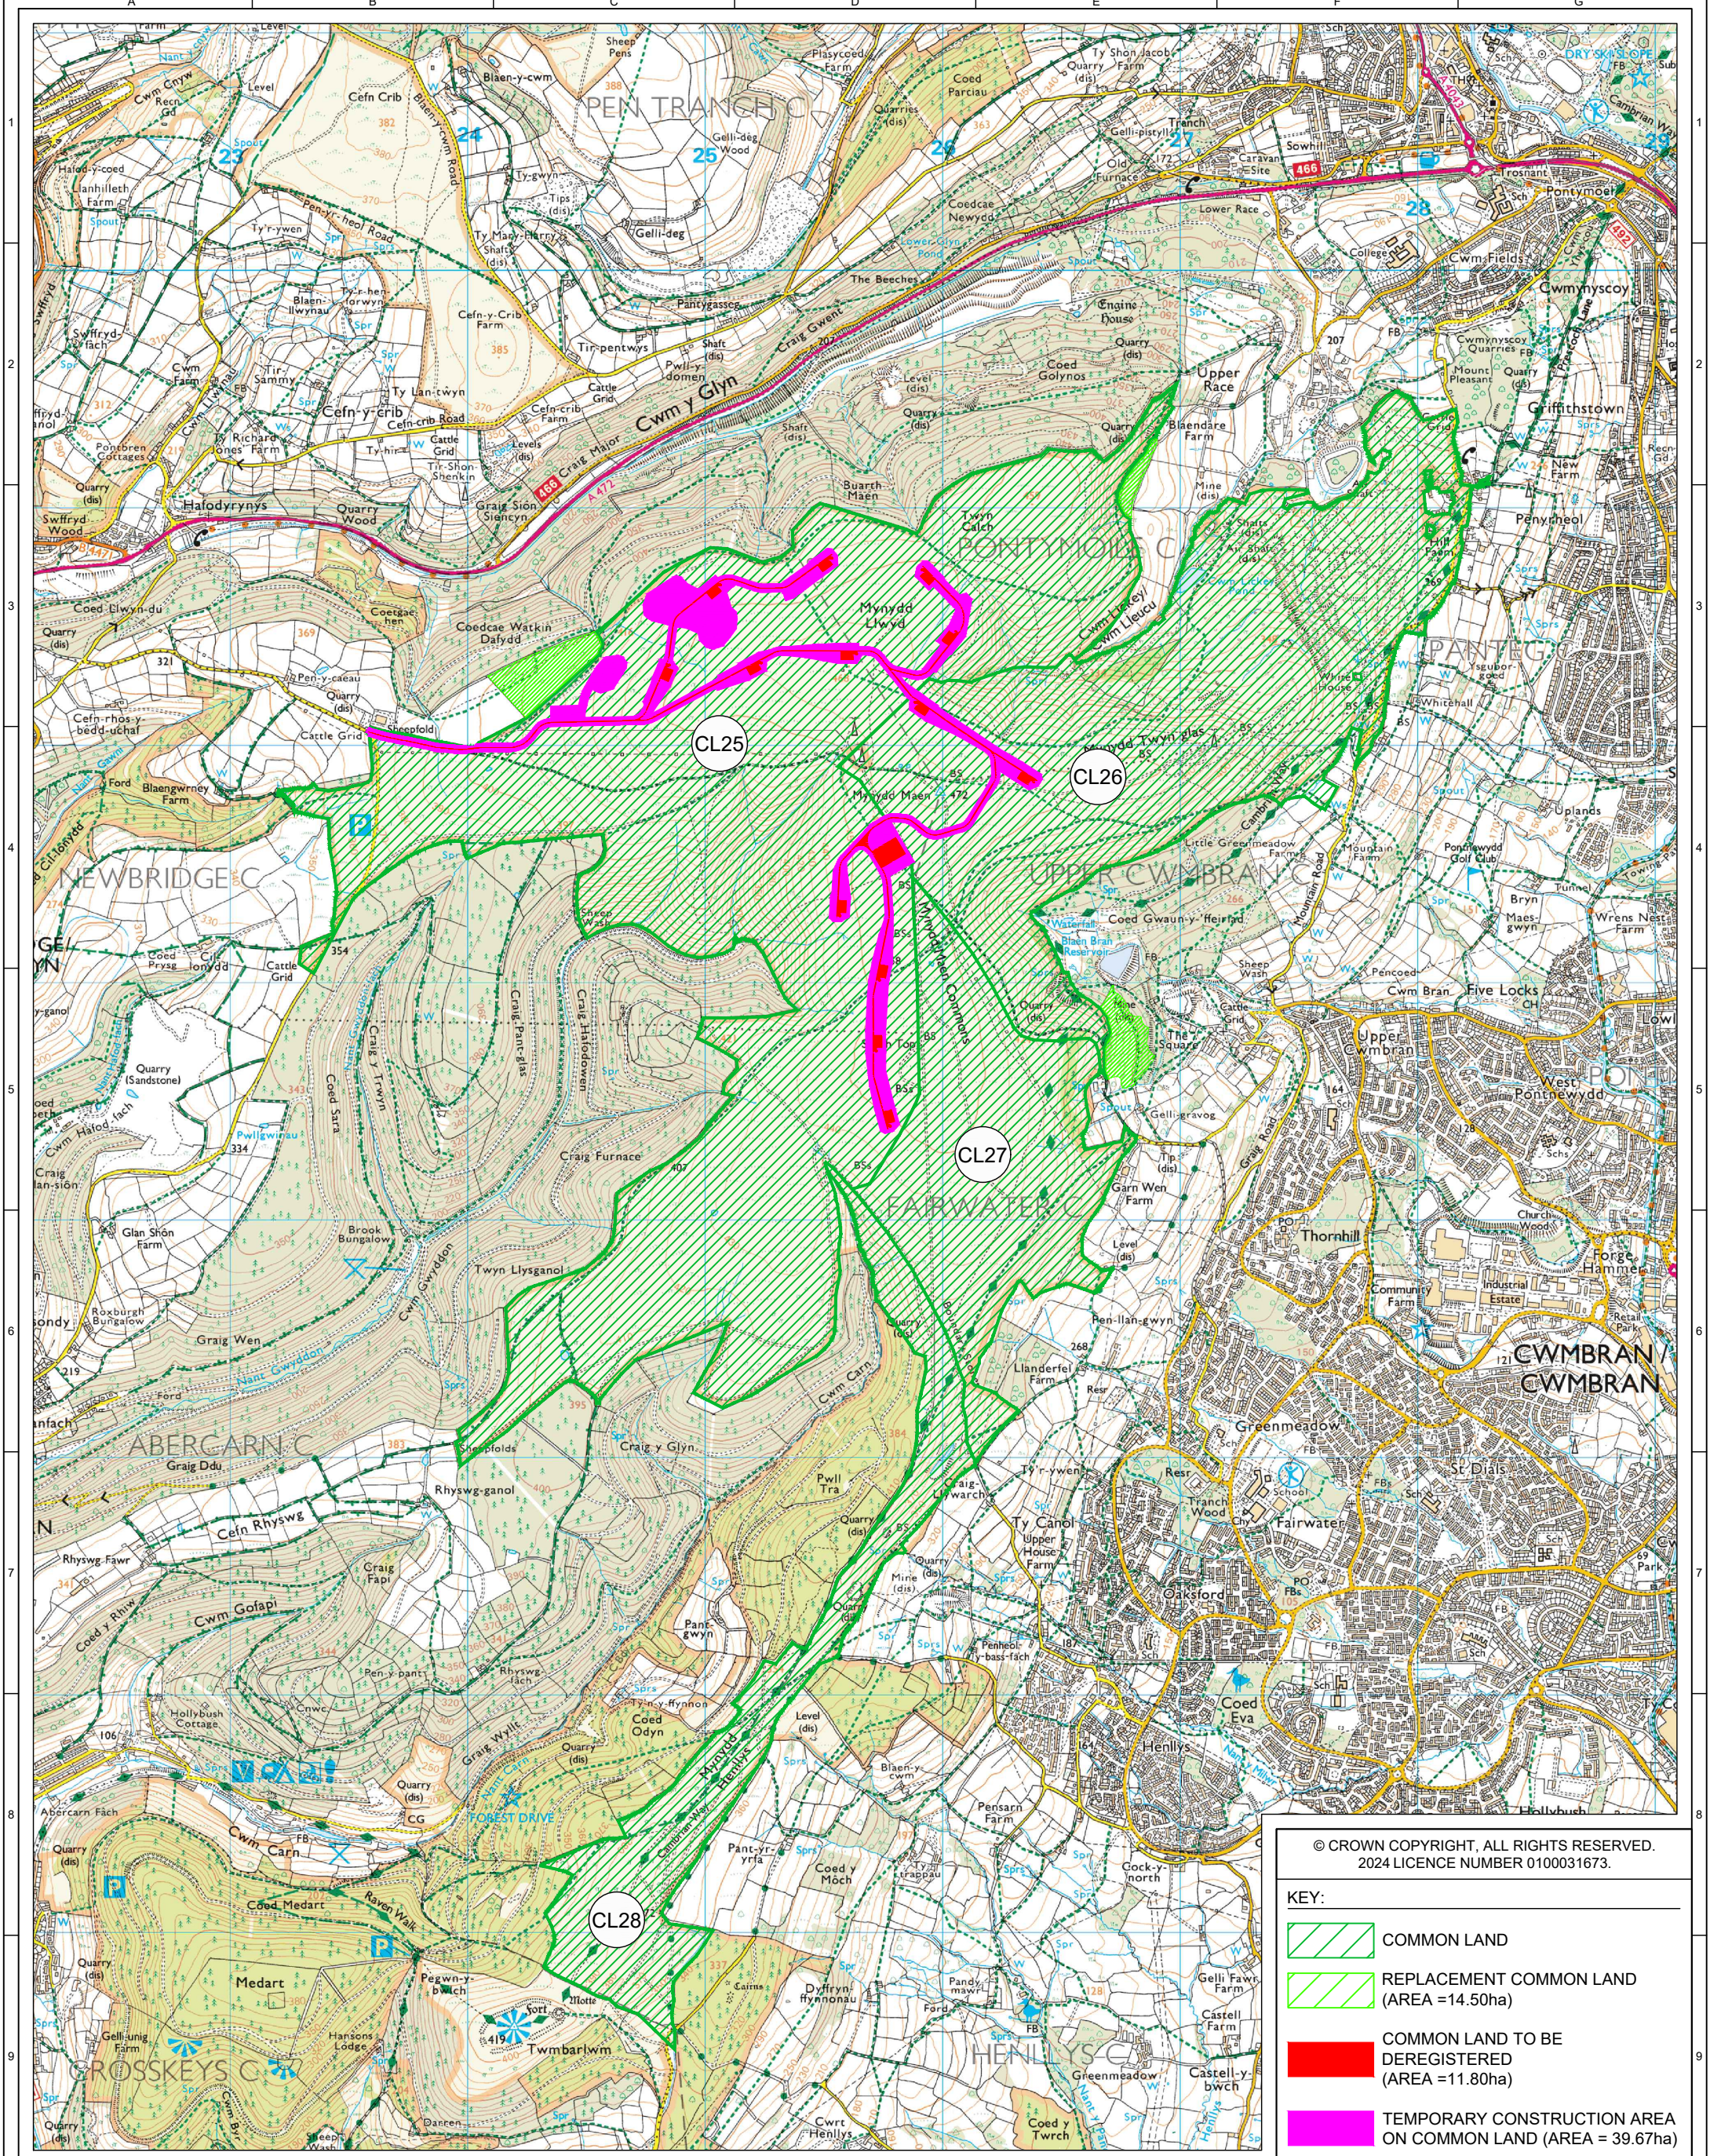

# Section 38 Commons Act 2006 Application Figures

© CROWN COPYRIGHT, ALL RIGHTS RESERVED.  
2024 LICENCE NUMBER 0100031673.

**KEY:**

	COMMON LAND
	REPLACEMENT COMMON LAND (AREA =14.50ha)
	COMMON LAND TO BE DEREGISTERED (AREA =11.80ha)
	TEMPORARY CONSTRUCTION AREA ON COMMON LAND (AREA = 39.67ha)

ISSUE	DRAWN	CHKD	APPD	DATE	REVISION NOTES
1	MC	ES	CJ	2024-01-16	First Issue
2	MC	CJ	CJ	2024-01-23	1:10,000 Scale sheet added
3	JM	BY	APPD	2024-06-03	AREAS REVISED FOLLOWING ADDITIONAL PEAT DEPTH SURVEY.

© CROWN COPYRIGHT, ALL RIGHTS RESERVED.  
2024 LICENCE NUMBER 0100031673.

KEY:

	COMMON LAND
	REPLACEMENT COMMON LAND (AREA = 14.50ha)
	COMMON LAND TO BE DEREGISTERED (AREA = 11.80ha)
	TEMPORARY CONSTRUCTION AREA ON COMMON LAND (AREA = 39.67ha)

ISSUE	DRAWN	CHKD	APPD	DATE	REVISION NOTES
1	MC	ES	CJ	2024-01-16	First Issue
2	MC	CJ	CJ	2024-01-23	1:10,000 Scale sheet added
3	JM	BY APPD	ES	2024-06-03	AREAS REVISED FOLLOWING ADDITIONAL PEAT DEPTH SURVEY.